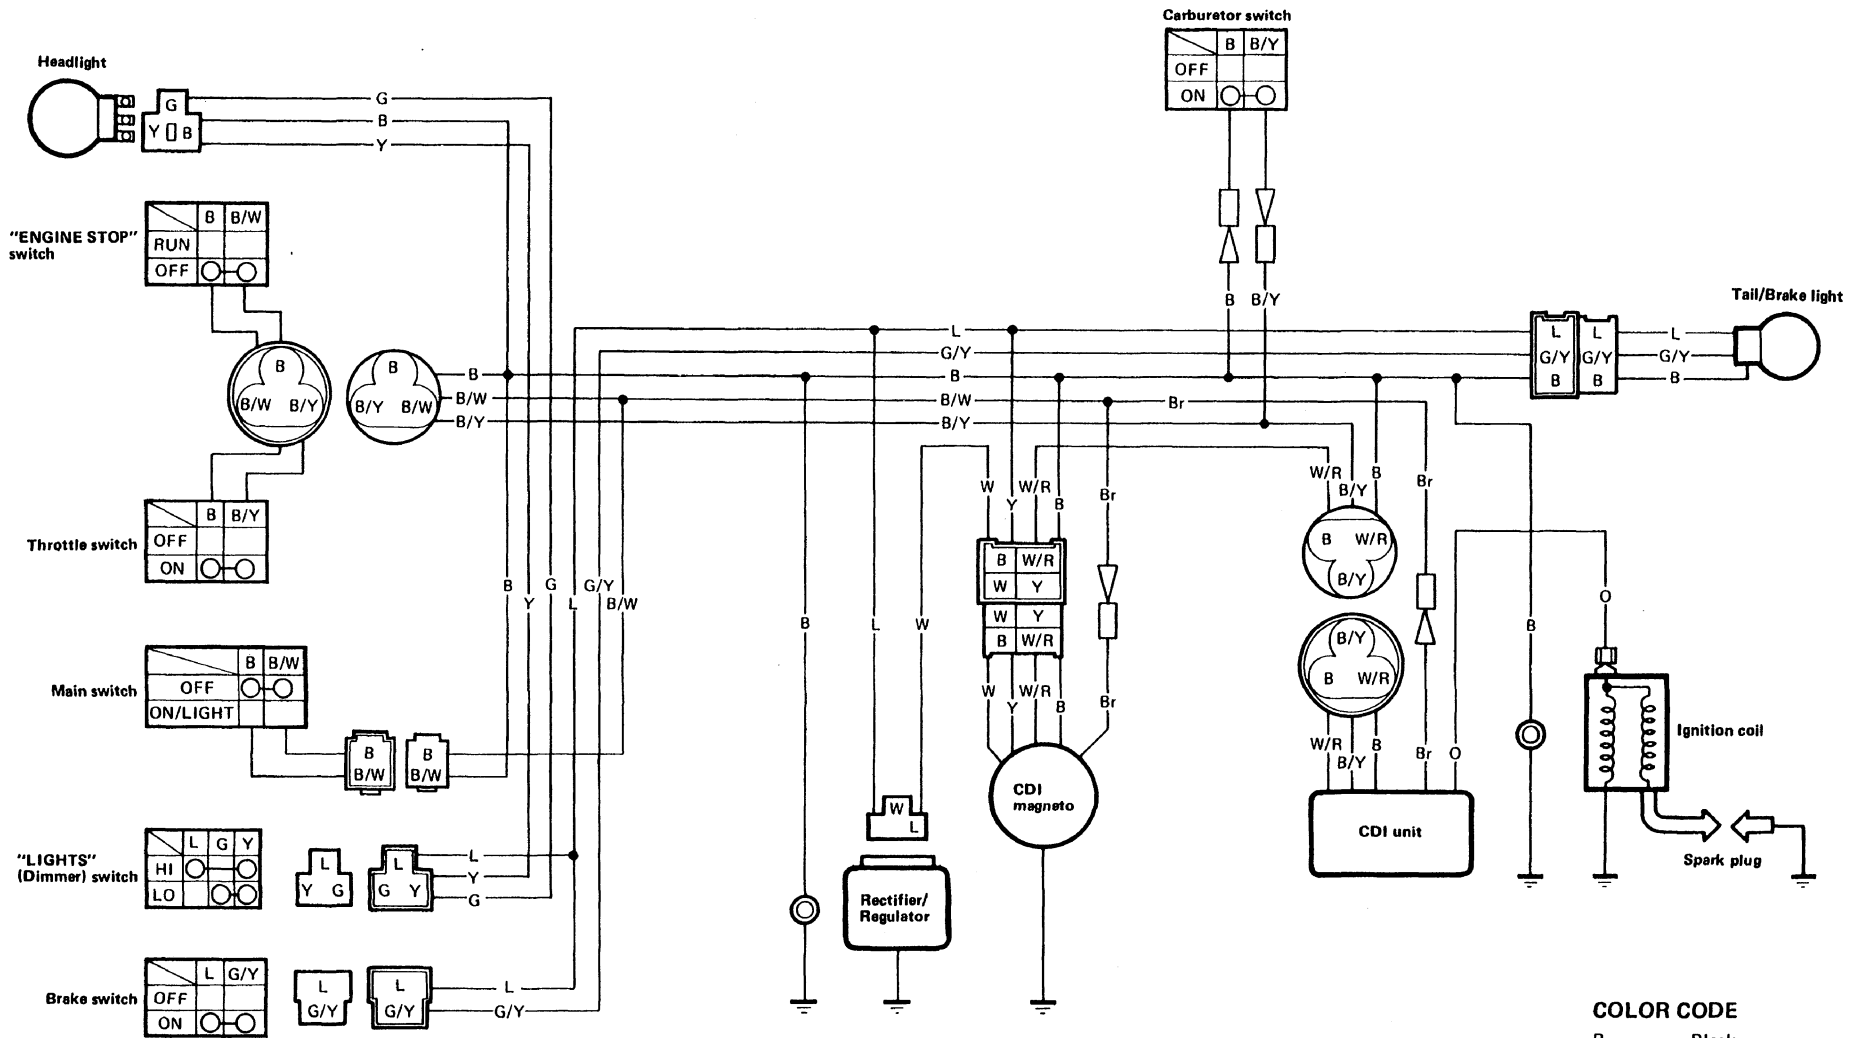

SV80M WIRING DIAGRAM

- COLOR CODE**
- BBlack
 - LBlue
 - GGreen
 - YYellow
 - OOrange
 - Br.Brown
 - WWhite
 - B/YBlack/Yellow
 - B/WBlack/White
 - G/YGreen/Yellow
 - W/RWhite/Red

SV80EM WIRING DIAGRAM

COLOR CODE

BBlack	WWhite
LBlue	B/YBlack/Yellow
GGreen	B/WBlack/White
YYellow	L/WBlue/White
RRed	G/YGreen/Yellow
OOrange	W/RWhite/Red
Br.Brown		