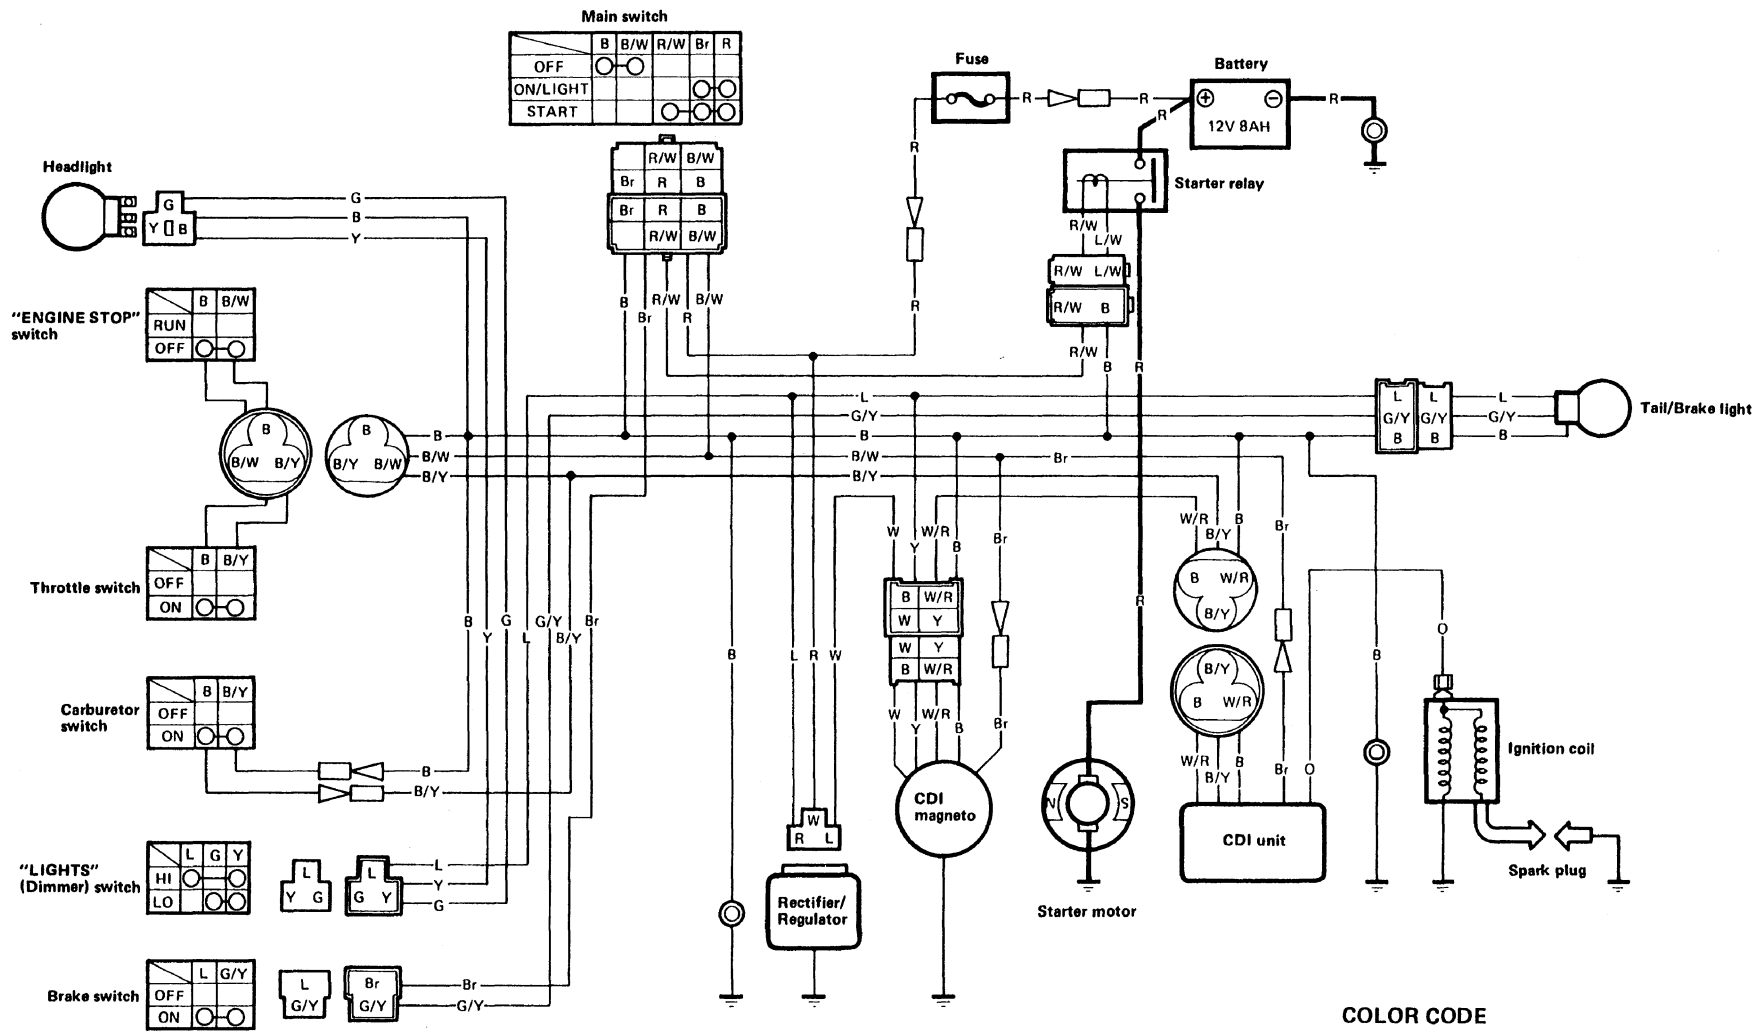

SV80M WIRING DIAGRAM

- COLOR CODE**
- BBlack
 - LBlue
 - GGreen
 - YYellow
 - OOrange
 - Br.Brown
 - WWhite
 - B/YBlack/Yellow
 - B/WBlack/White
 - G/YGreen/Yellow
 - W/RWhite/Red

SV80EM WIRING DIAGRAM

COLOR CODE