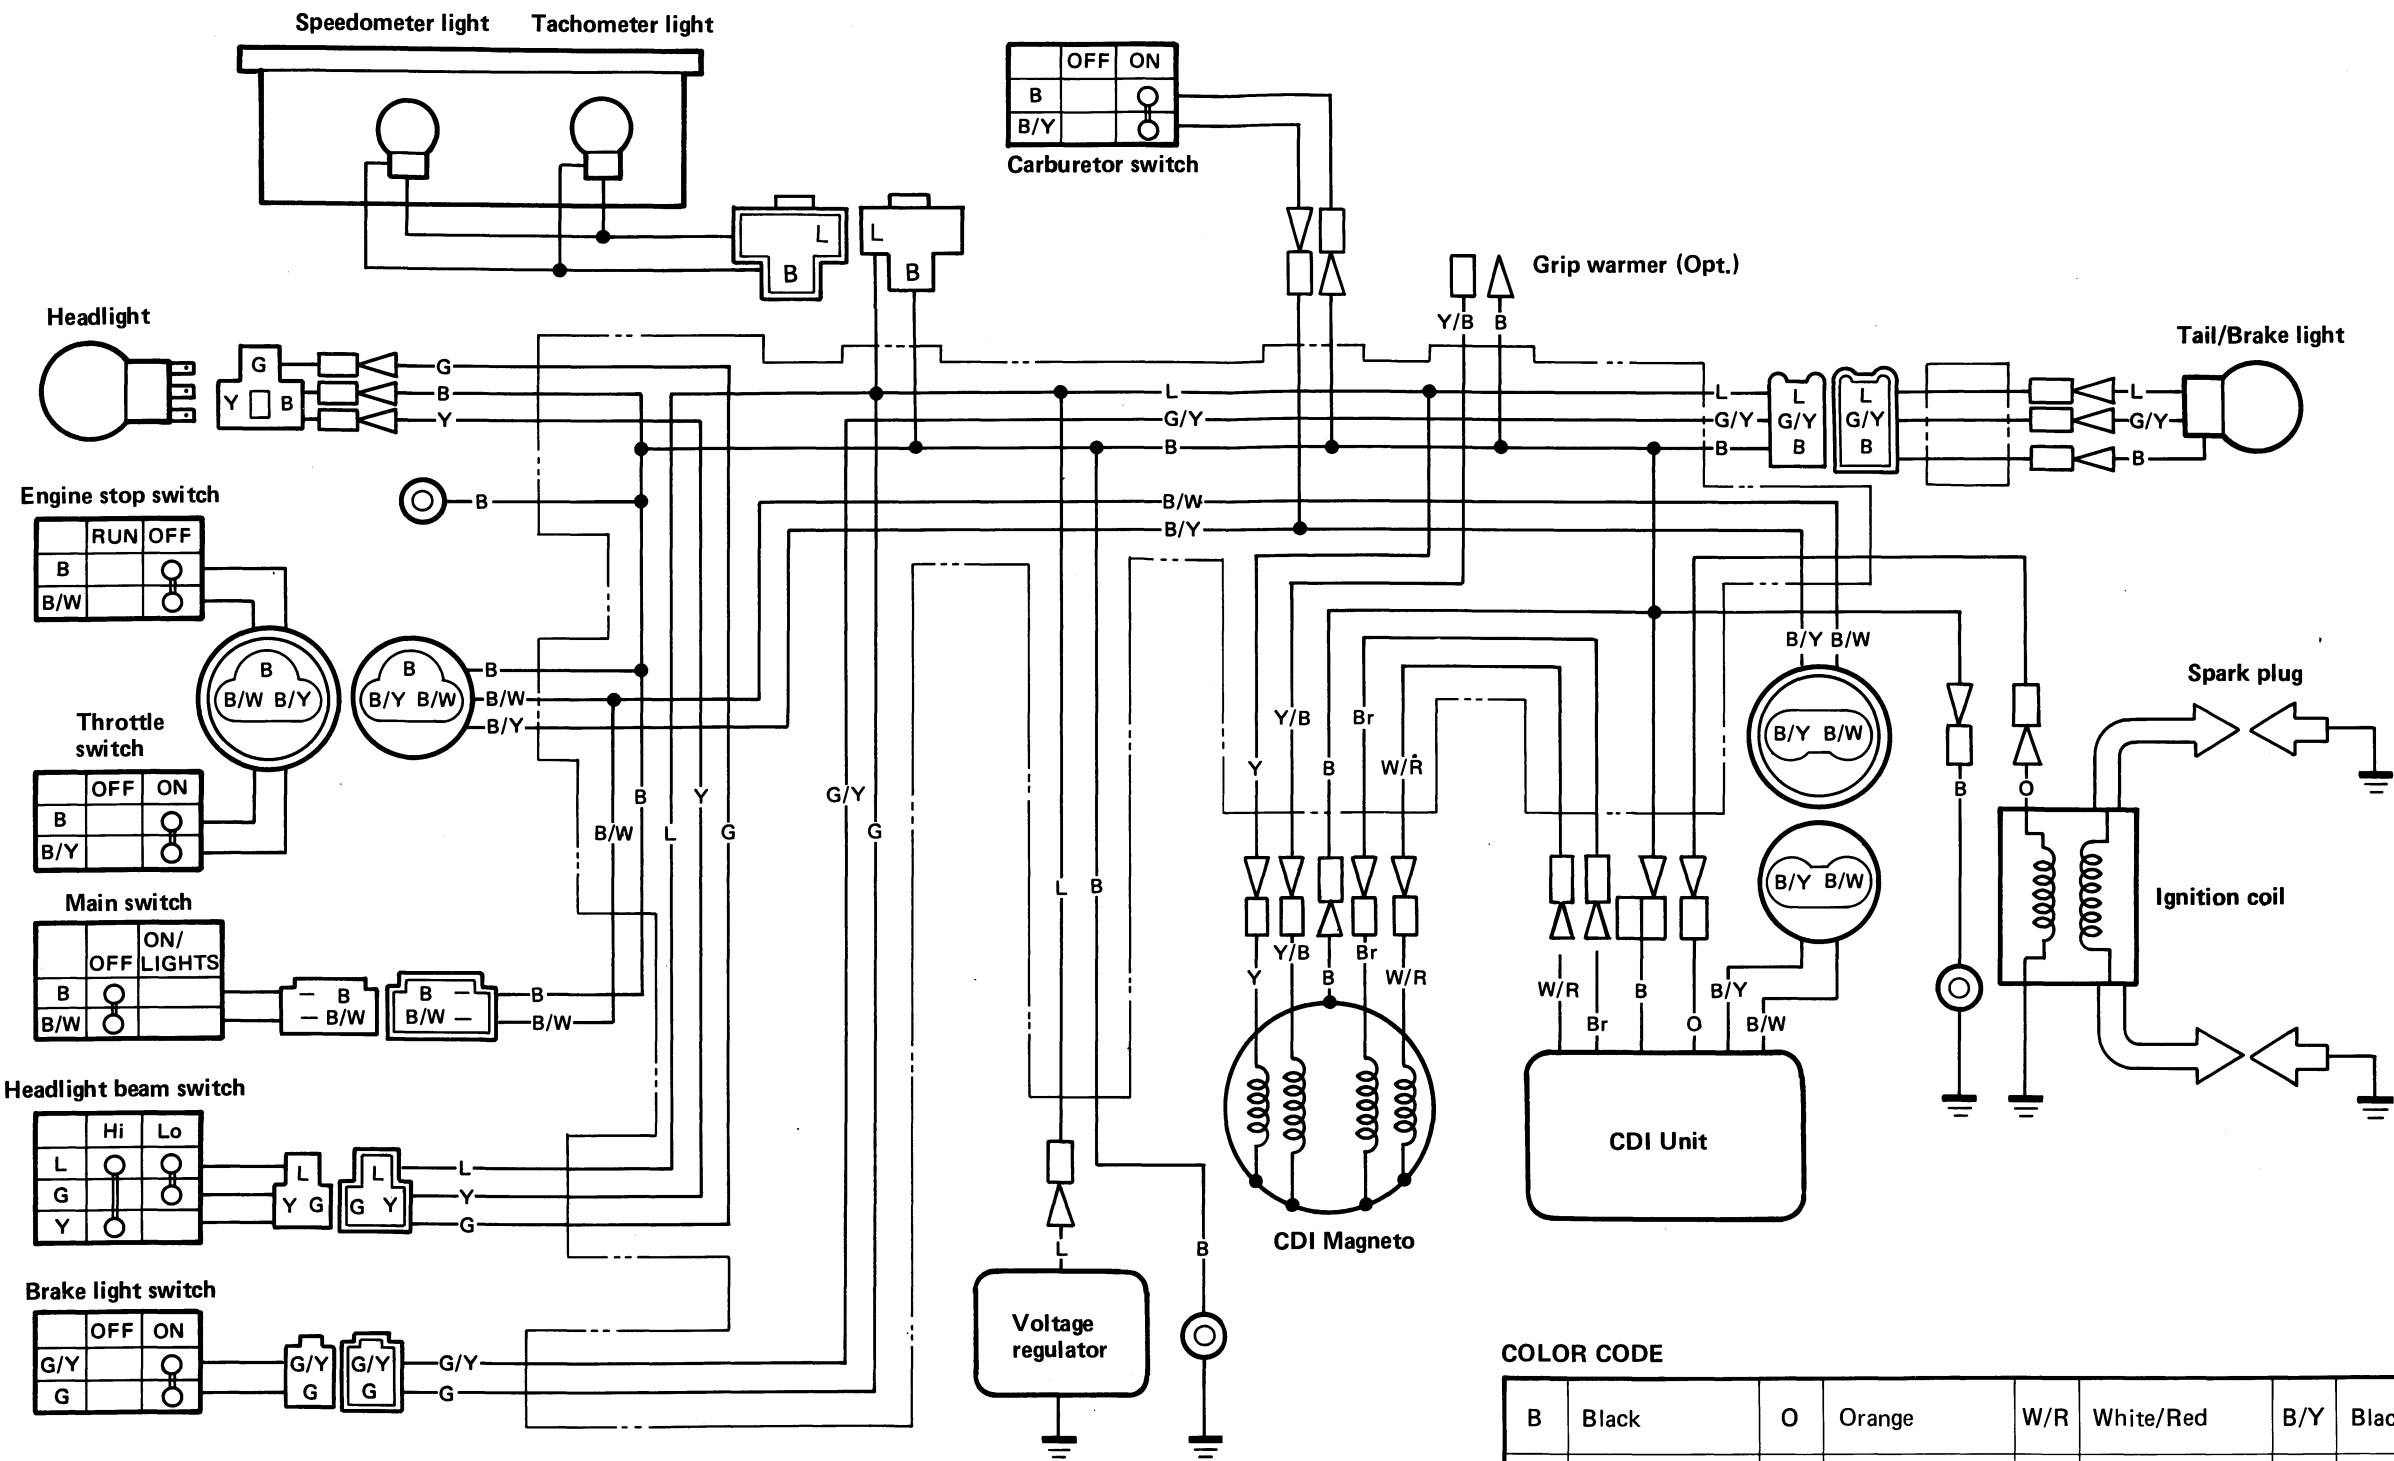

ET340TRM WIRING DIAGRAM

COLOR CODE

B	Black	O	Orange	W/R	White/Red	B/Y	Black/Yellow
G	Green	L	Blue	Y/B	Yellow/Black	G/Y	Green/Yellow
Y	Yellow	Br	Brown	B/W	Black/White		