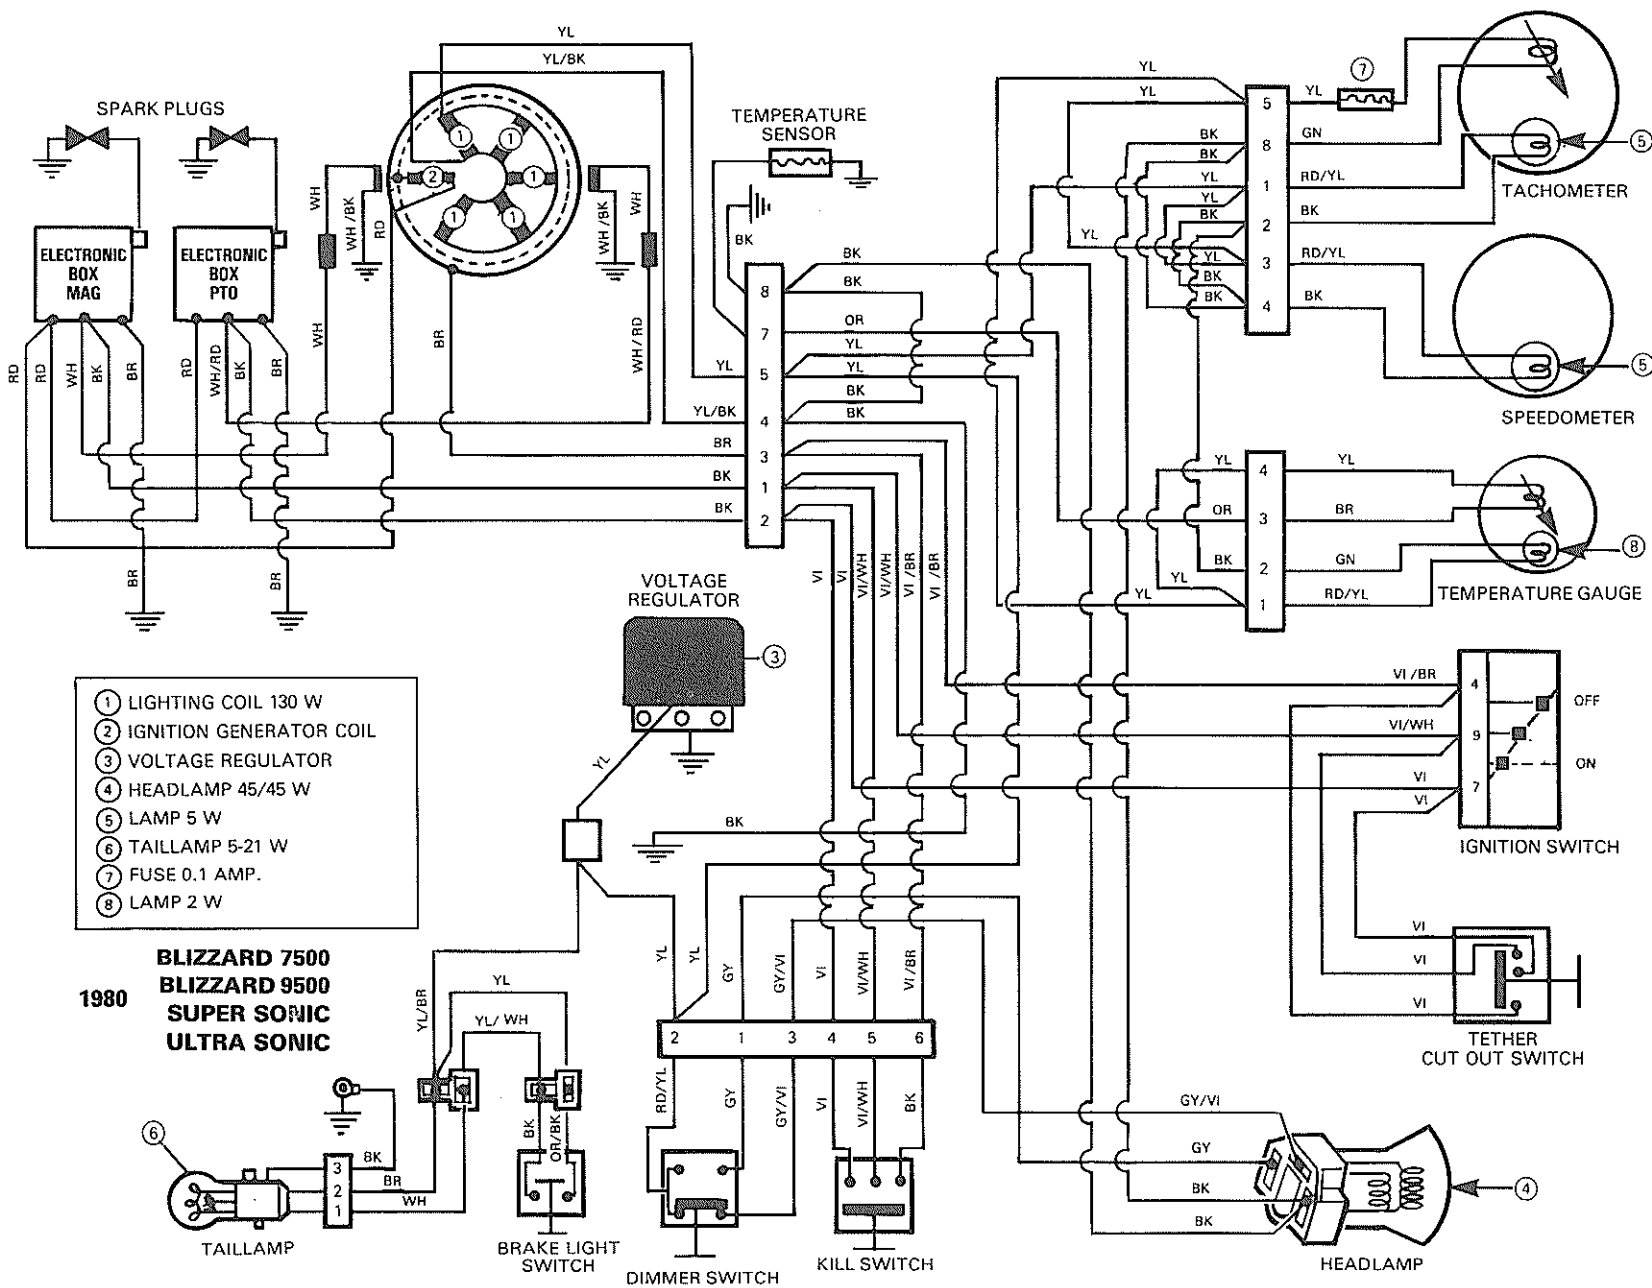

- ① LIGHTING COIL 110 W
- ② LIGHTING COIL 30 W
- ③ IGNITION GENERATOR COIL
- ④ FUSE (30 A.)
- ⑤ FUSE (.1 A.)
- ⑥ FUSE (15 A.)
- ⑦ HEADLAMP (45/45 W)
- ⑧ TAILLAMP (5/21 W)
- ⑨ LIGHT (5 W)
- ⑩ BATTERY (24 A.)
- ⑪ STARTER
- ⑫ SOLENOID SWITCH
- ⑬ REGULATOR RECTIFIER
- ⑭ TEMPERATURE SENSOR
- ⑮ LIGHT (2 W)
- ⑯ IGNITION DAMPER BOX

1980 EVEREST LC
FUTURA LC

1980 ALPINE 640 ER