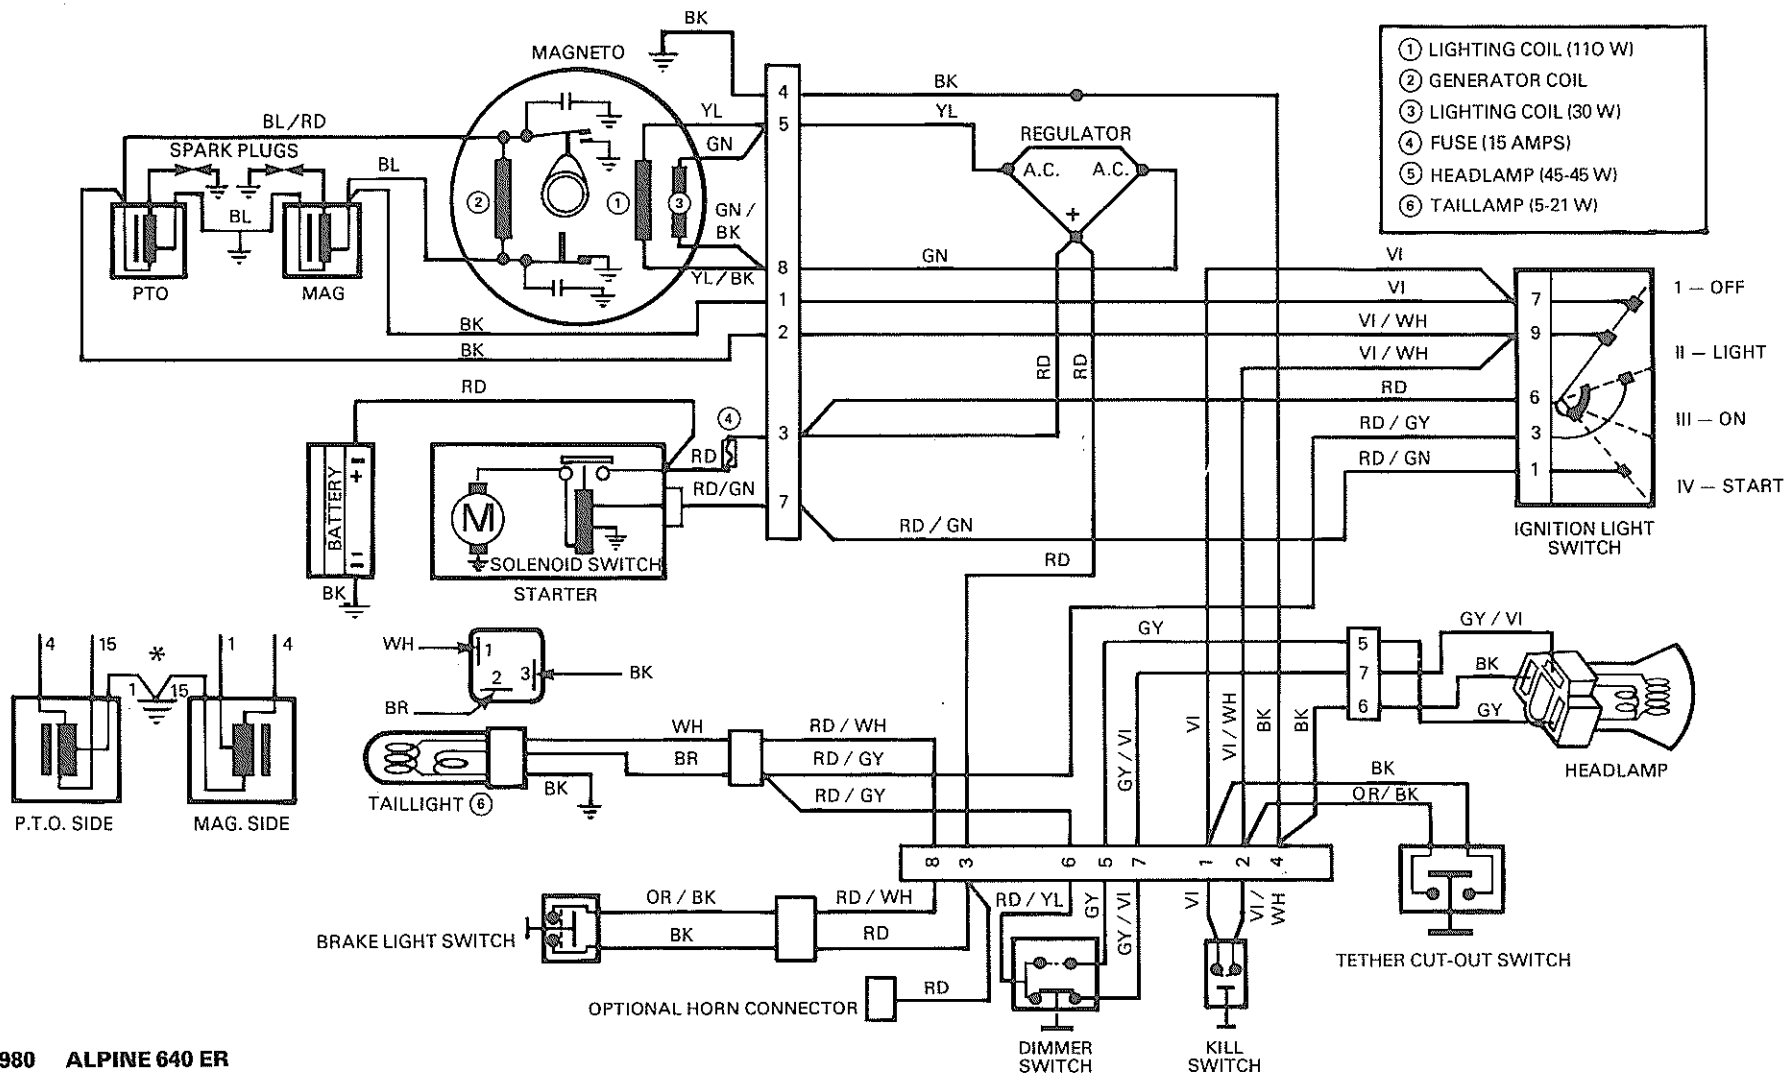

- ① LIGHTING COIL 110 W
- ② LIGHTING COIL 30 W
- ③ IGNITION GENERATOR COIL
- ④ FUSE (30 A.)
- ⑤ FUSE (.1 A.)
- ⑥ FUSE (15 A.)
- ⑦ HEADLAMP (45/45 W)
- ⑧ TAILLAMP (5/21 W)
- ⑨ LIGHT (5 W)
- ⑩ BATTERY (24 A.)
- ⑪ STARTER
- ⑫ SOLENOID SWITCH
- ⑬ REGULATOR RECTIFIER
- ⑭ TEMPERATURE SENSOR
- ⑮ LIGHT (2 W)
- ⑯ IGNITION DAMPER BOX

1980 EVEREST LC
FUTURA LC

1980 ALPINE 640 ER