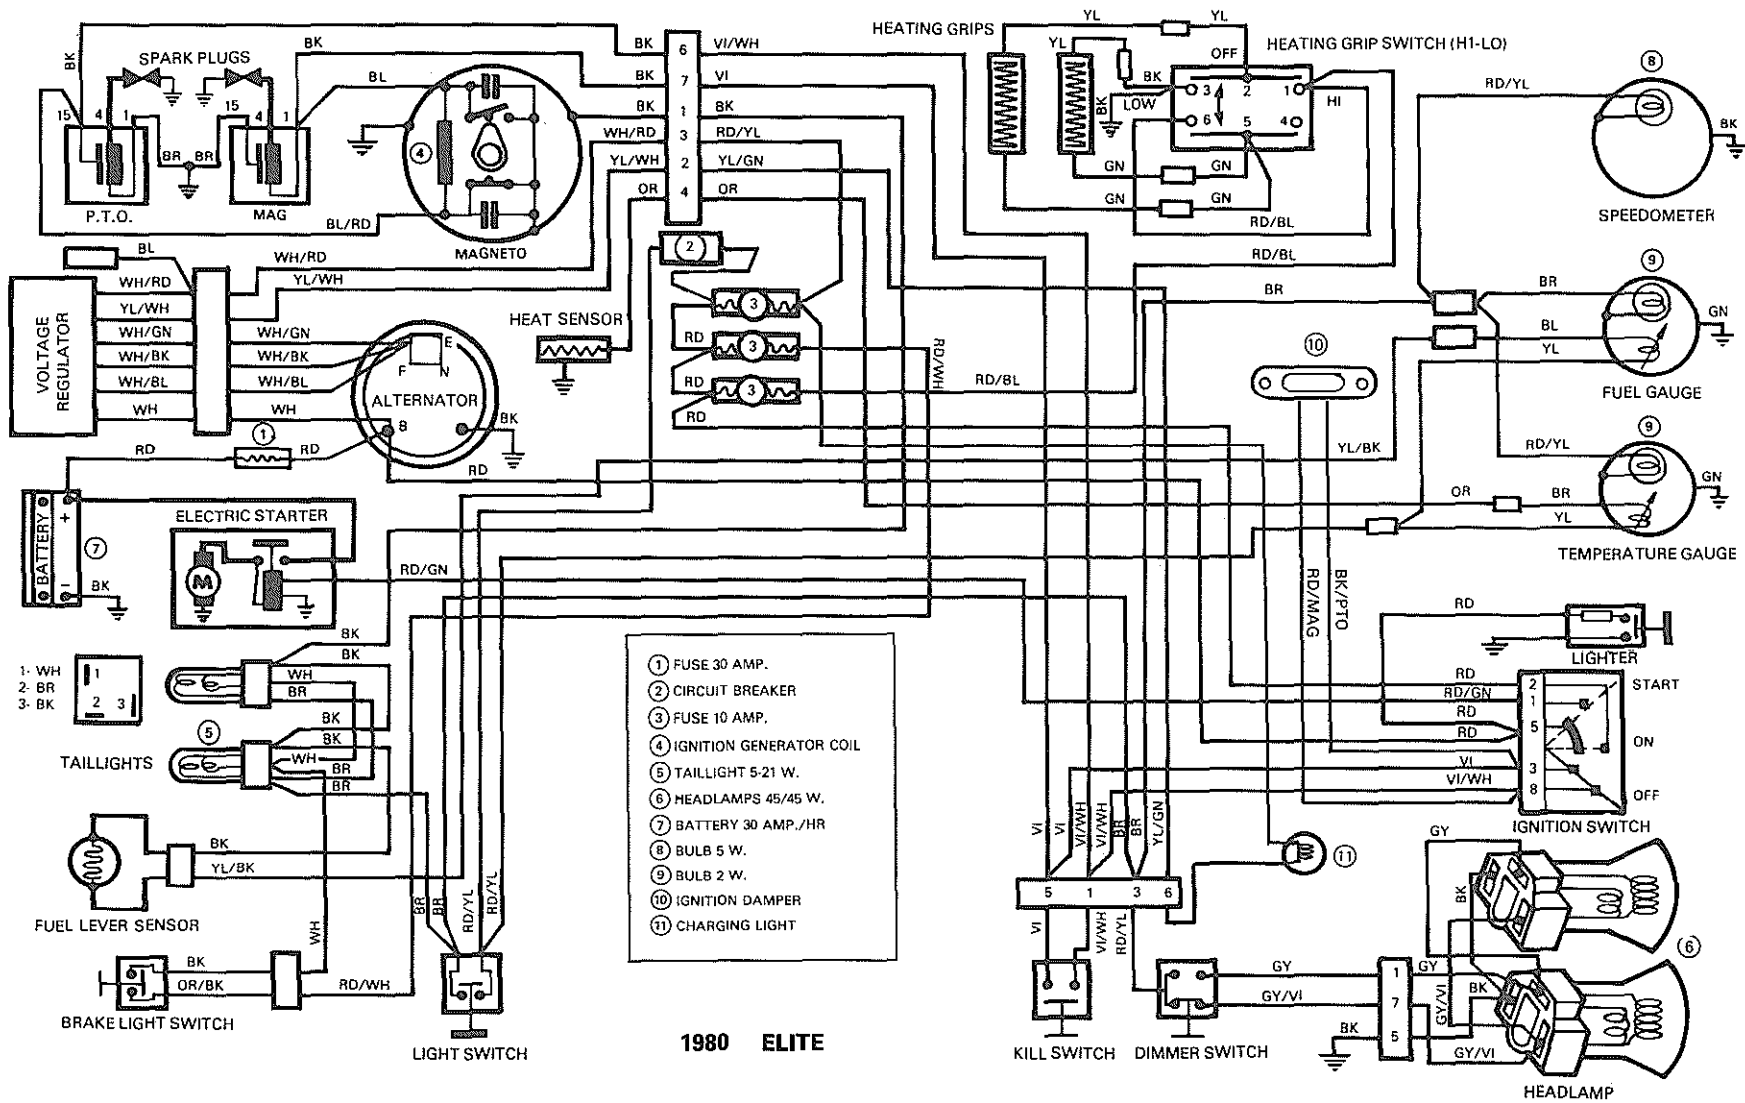

- ① LIGHTING COIL 110 W
- ② LIGHTING COIL 30 W
- ③ IGNITION GENERATOR COIL
- ④ FUSE (30 A.)
- ⑤ FUSE (.1 A.)
- ⑥ FUSE (15 A.)
- ⑦ HEADLAMP (45/45 W)
- ⑧ TAILLAMP (5/21 W)
- ⑨ LIGHT (5 W)
- ⑩ BATTERY (24 A.)
- ⑪ STARTER
- ⑫ SOLENOID SWITCH
- ⑬ REGULATOR RECTIFIER
- ⑭ TEMPERATURE SENSOR
- ⑮ LIGHT (2 W)
- ⑯ IGNITION DAMPER BOX

1980 EVEREST LC
FUTURA LC

1980 ALPINE 640 ER