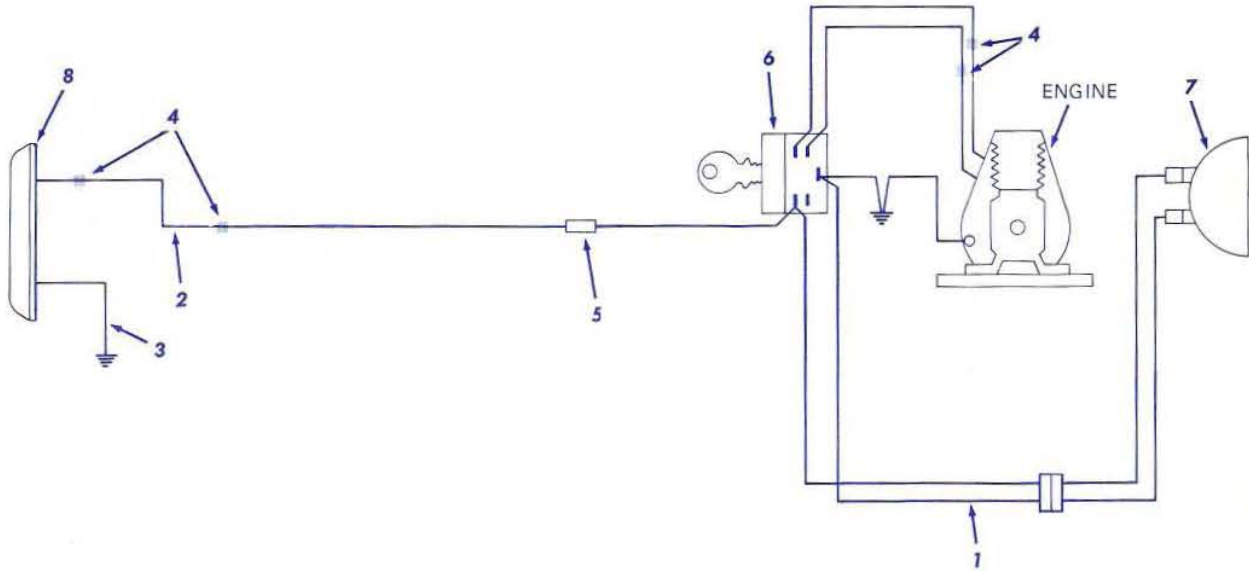

WIRING DIAGRAM

PLAY MATE

ITEM NO.	PART NO.	PART DESCRIPTION	QTY. PER VEHICLE	QTY. PER ASSEM.
1	2460034	WIRE HARNESS	1	
2	2460038	18 INCH RED WIRE	1	
3	2460039	18 INCH BLACK WIRE	1	
4	4020010	3-M WIRE CONNECTOR	4	
5		TAIL LIGHT DISCONNECT	1	
6	4110003	IGNITION SWITCH	1	
7	4030004	HEAD LAMP UNIT	1	
8	2432006	TAIL LIGHT ASSEMBLY	1	