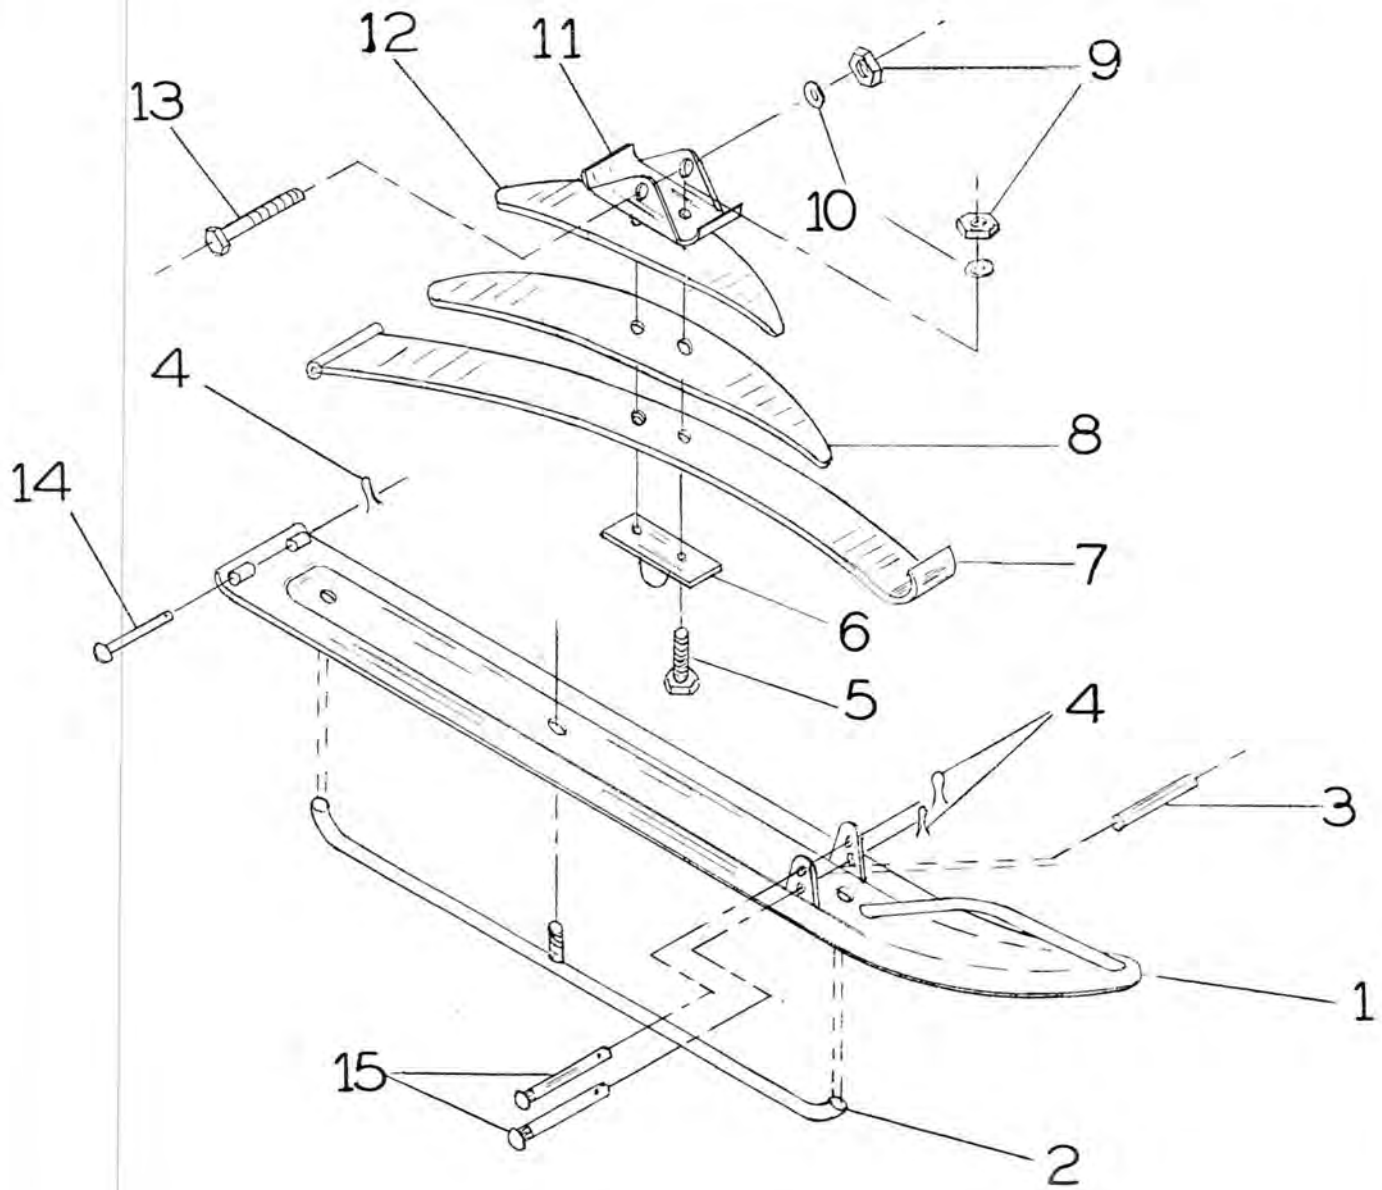

SKI RUNNER

ITEMS	NUMBER	DESCRIPTION	CD	CP	ZE	GP	MS	ITEMS	NUMBER	DESCRIPTION	CD	CP	ZE	GP	MS
1	020104	SKI RUNNER		2	2			9	610013	NUT 3/8 x 24		6	6		
2	020024	SKI RUNNER SHOE		2	2			10	620054	LOCK WASHER 3/8		6	6		
3	020196	STEEL BUSHING		2	2			11	020030	SPRING COUPLER		2	2		
4	640012	CUTTER PIN		6	6			12	020029	THIRD LEAF SPRING		2	2		
5	600019	BOLT 3/8 x 24 x 1 1/2		4	4			13	600020	BOLT 3/8 x 24 x 3 1/2		2	2		
6	020111	REBOUND LEAF SPRING		2	2			14	640052	CLEVIS PIN		2	2		
7	020103	MAIN LEAF SPRING		2	2			15	640057	CLEVIS PIN		4	4		
8	020028	SECOND LEAF SPRING		2	2