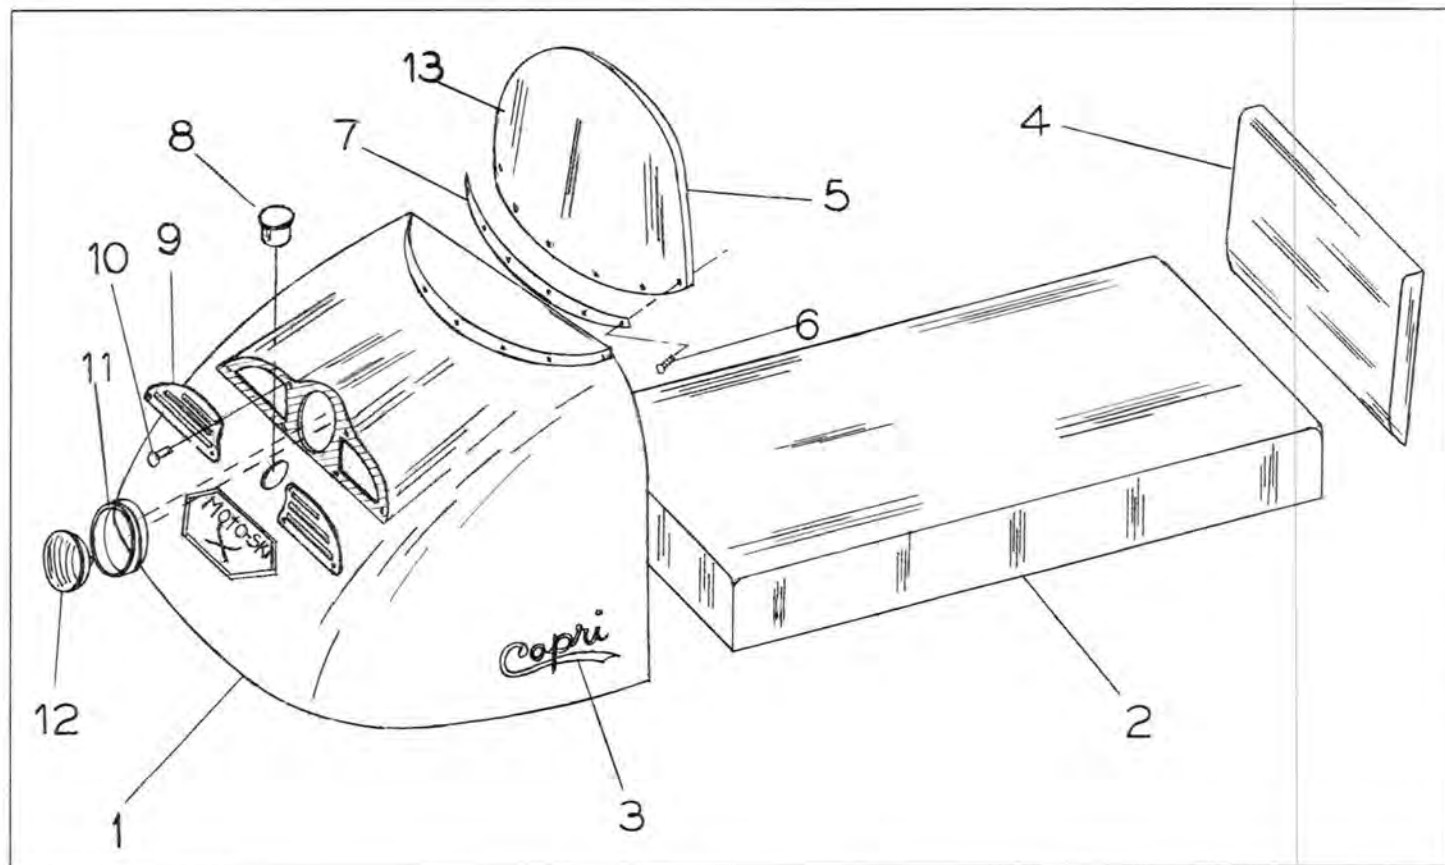

ITEMS	NUMBER	DESCRIPTION	CD	CP	ZE	GP	MS	ITEMS	NUMBER	DESCRIPTION	CD	CP	ZE	GP	MS
1	090106	HOOD	1	1	1			6	600155	METAL SCREW	7	7	7		
2	080106	SEAT	1	1	-			7	090105	WHITE MOULDING	1	1	1		
2	080107	SEAT	-	-	1			8	090102	GAS CAP	1	1	1		
3	090107	DECAL CAPRI	-	2	-			9	090252	CHROME GRILL	2	2	2		
3	090108	DECAL ZEPHYR	-	-	2			10	630005	RIVETS	6	6	6		
3	090109	DECAL CADET	2	-	-			11	090101	HEAD LAMP RUBBER RING	1	1	1		
4	080105	BACK REST	1	1	1			12	690050	SEAL BEAM	1	1	1		
5	090103	CHROMED MOULDING	1	1	1			13	090104	WINDSHIELD	1	1	1		

NOTES