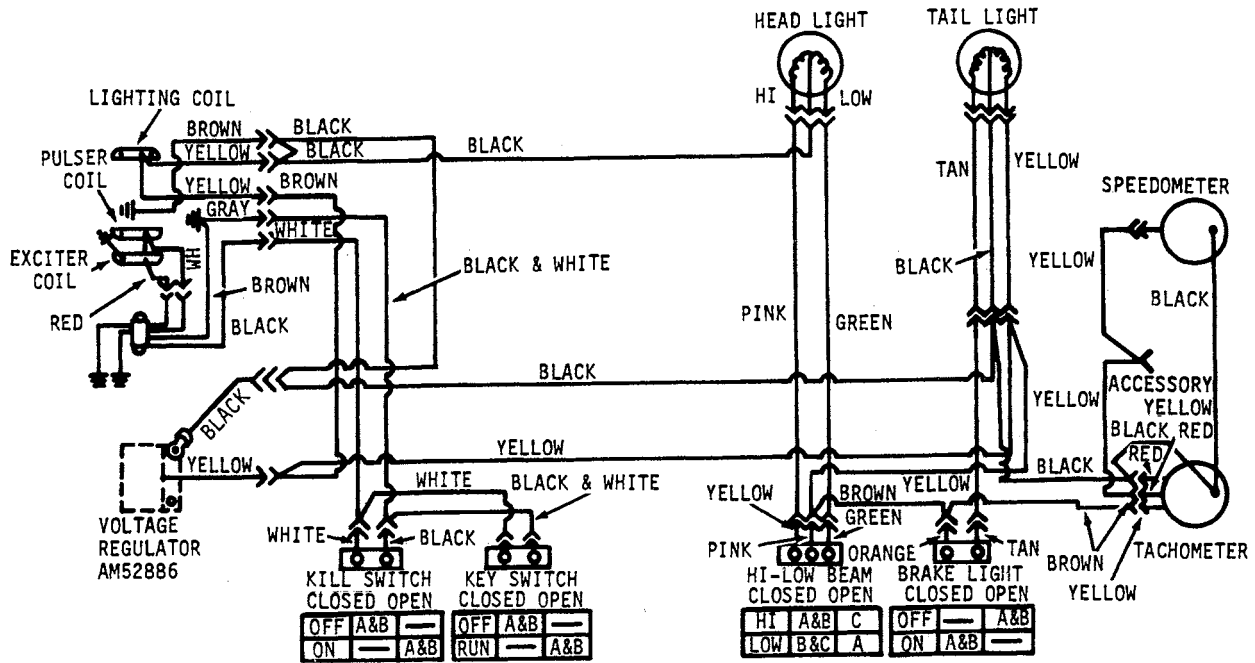

PRINCIPLE OF OPERATION

340 (Serial No. 155,094-

) TRAILFIRE LX

OFF	A&B	—	
ON	—	A&B	

OFF	A&B	—	
RUN	—	A&B	

HI	A&B	C	
LOW	B&C	A	

OFF	—	A&B	
ON	A&B	—	