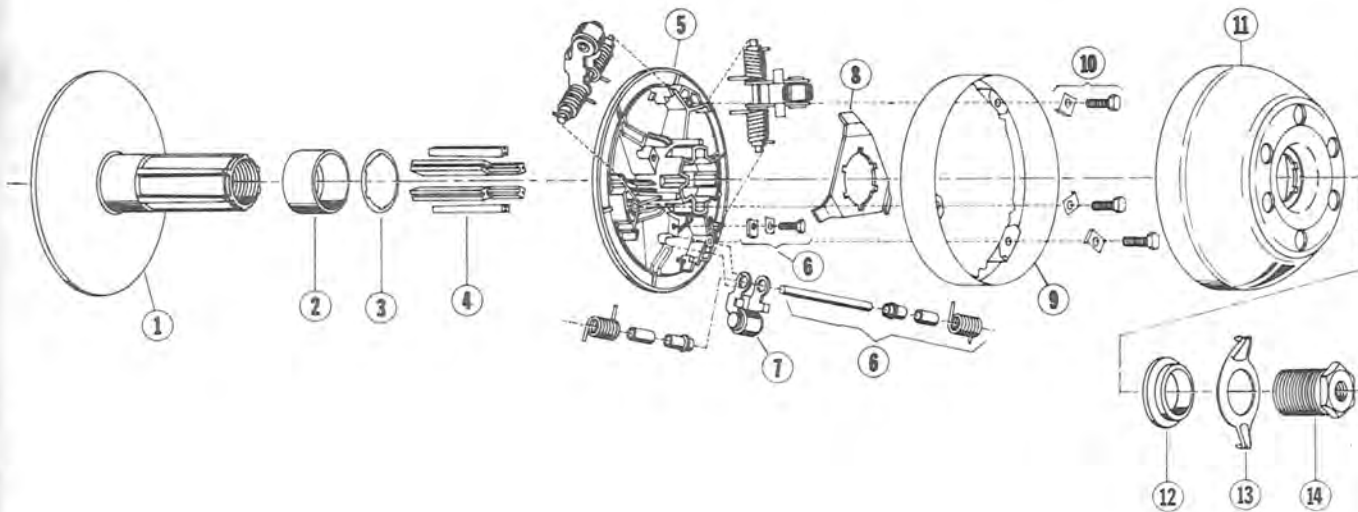

The Chaparral part numbers are located on the driven pulley (moveable face) and on the drive pulley (fixed face engine side) for proper identification.

R. J. Wagner
Service Manager

RJW:co

ILLUSTRATED PARTS LIST
DRIVEN ASSEMBLY MODEL - 780

CHAPARRAL PART # 87051-1 USED ON MODEL - 250 FB, 250 FB (HA), 292 FB (HA)
292 SS III (HA)

CHAPARRAL PART # 87051-3 USED ON MODEL - 292 FB

CHAPARRAL PART # 87051-5 USED ON MODEL - 292 SS III

<u>ITEM NO.</u>	<u>PART NO.</u>	<u>DESCRIPTION</u>	<u>QTY. PER</u>	<u>PART USED ON</u>
1.	-	Not Used	-	-
2.	87056	Face & Hub - Fixed	1	All
3.	-	Not Used	-	-
4.	-	Not Used	-	-
5.	-	Not Used	-	-
6.	-	Not Used	-	-
7.	87057	Face Assy. - Moveable	1	All
8.	70576	Slipper - Cam	3	All
9.	70824	Spring - (7 Coil - Yellow)	1	87051-1
	70571	Spring - (5 Coil)	1	87051-3 & 87051-5
10.	70585	Key	1	All
11.	87058	Cam - Torque (32°)	1	87051-1 & 87051-5
	71037	Cam - Torque (35°)	1	87051-3
12.	-	Not Used	-	-
13.	-	Not Used	-	-
14.	70584	Ring - Retaining	1	All
15.	87070	Key - Drive	1	All

<u>ITEM NO.</u>	<u>PART NO.</u>	<u>DESCRIPTION</u>	<u>QTY. PER</u>	<u>PART USED ON</u>
1.	87054	Fixed Face & Hub	1	All
2.	-	Not Used	-	-
3.	70578	Washer	1	All
4.	70579	Liner Spline	6	All
5.	87055	Face - Moveable	1	All
6.	70565	Kit - Spring	1	87050-1 & 87050-5
	70560	Kit - Spring	1	87050-3
7.	70561	Kit - Roller Arm	1	87050-1 & 87050-3
	87562	Kit - Roller Arm	1	87050-5
8	70580	Retractor	1	All
9.	-	Not Used	-	-
10.	-	Not Used	-	-
11.	70588	Plate Assy. - Ramp	1	All
12.	71603	Washer - Ramp Plate	1	All
13.	70582	Lock Plate	1	All
14.	71157	Screw - Special	1	All