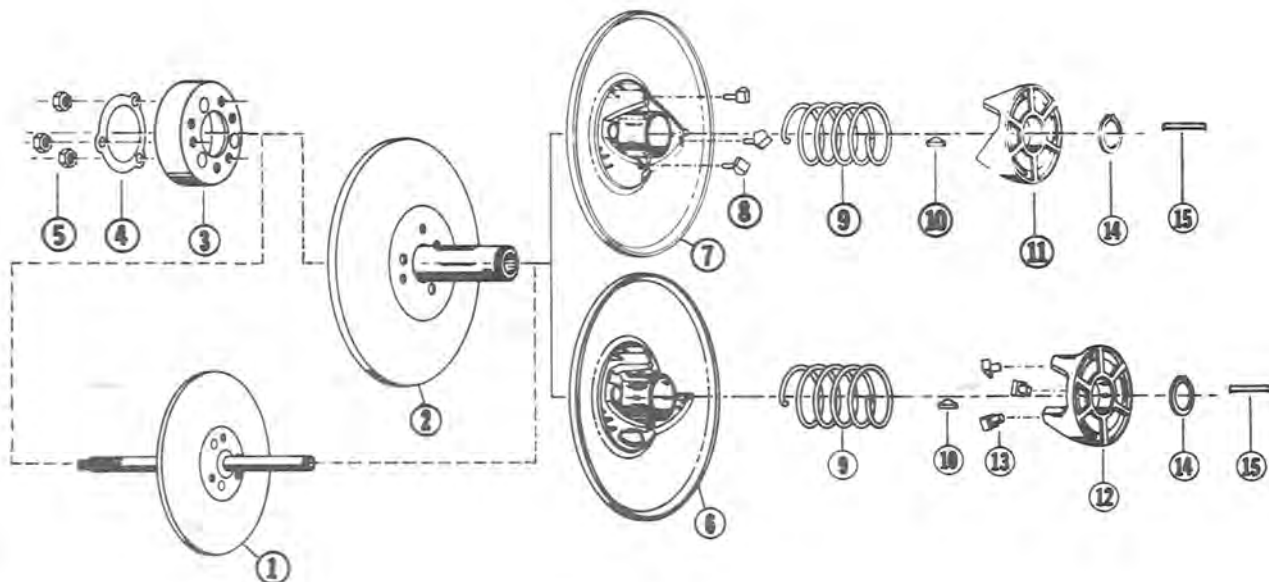

Service Information Bulletin

TO: All Distributors and Dealers

Date: Dec. 10, 1973

SUBJECT: Illustrated Parts List for 1973 Model Snowmobiles

NO. PSM 73-1

The attached illustrated parts list pertains to all 1973 model snowmobile drive and driven pulley replacement clutches.

The Chaparral part numbers are located on the driven pulley (moveable face) and on the drive pulley (fixed face engine side) for proper identification.

R. J. Wagner
Service Manager

RJW:co

ILLUSTRATED PARTS LIST
DRIVEN ASSEMBLY MODEL - 780

CHAPARRAL PART # 87051-1 USED ON MODEL - 250 FB, 250 FB (HA), 292 FB (HA)
292 SS III (HA)

CHAPARRAL PART # 87051-3 USED ON MODEL - 292 FB

CHAPARRAL PART # 87051-5 USED ON MODEL - 292 SS III

<u>ITEM NO.</u>	<u>PART NO.</u>	<u>DESCRIPTION</u>	<u>QTY. PER</u>	<u>PART USED ON</u>
1.	-	Not Used	-	-
2.	87056	Face & Hub - Fixed	1	All
3.	-	Not Used	-	-
4.	-	Not Used	-	-
5.	-	Not Used	-	-
6.	-	Not Used	-	-
7.	87057	Face Assy. - Moveable	1	All
8.	70576	Slipper - Cam	3	All
9.	70824	Spring - (7 Coil - Yellow)	1	87051-1
	70571	Spring - (5 Coil)	1	87051-3 & 87051-5
10.	70585	Key	1	All
11.	87058	Cam - Torque (32°)	1	87051-1 & 87051-5
	71037	Cam - Torque (35°)	1	87051-3
12.	-	Not Used	-	-
13.	-	Not Used	-	-
14.	70584	Ring - Retaining	1	All
15.	87070	Key - Drive	1	All

<u>ITEM NO.</u>	<u>PART NO.</u>	<u>DESCRIPTION</u>	<u>QTY. PER</u>	<u>PART USED ON</u>
1.	87054	Fixed Face & Hub	1	All
2.	-	Not Used	-	-
3.	70578	Washer	1	All
4.	70579	Liner Spline	6	All
5.	87055	Face - Moveable	1	All
6.	70565	Kit - Spring	1	87050-1 & 87050-5
	70560	Kit - Spring	1	87050-3
7.	70561	Kit - Roller Arm	1	87050-1 & 87050-3
	87562	Kit - Roller Arm	1	87050-5
8	70580	Retractor	1	All
9.	-	Not Used	-	-
10.	-	Not Used	-	-
11.	70588	Plate Assy. - Ramp	1	All
12.	71603	Washer - Ramp Plate	1	All
13.	70582	Lock Plate	1	All
14.	71157	Screw - Special	1	All