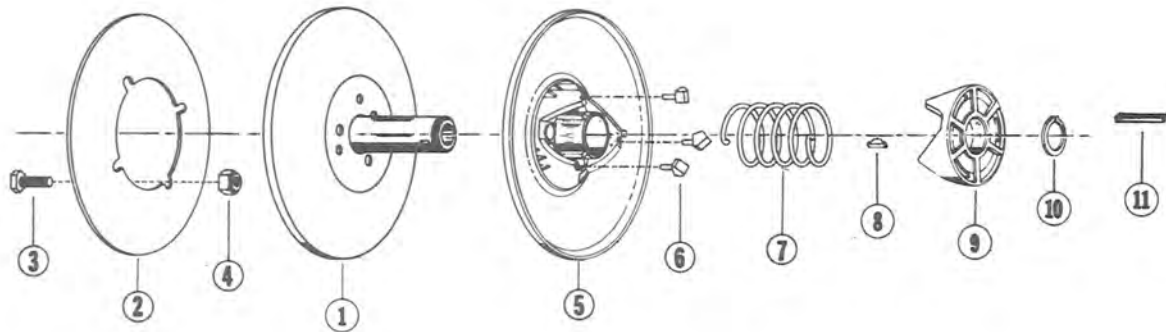

ILLUSTRATED PARTS LIST
DRIVEN ASSEMBLY MODEL - 850

CHAPARRAL PART # 87053-1 USED ON MODEL - 340 FB, 340 FB (HA), 340 TB,
340 TB (HA), 340 SS III, 340 SS III (HA)

<u>ITEM NO.</u>	<u>PART NO.</u>	<u>DESCRIPTION</u>	<u>QTY. PER</u>
1.	87065	Face & Hub - Fixed	1
2.	-	Not Used	-
3.	-	Not Used	-
4.	-	Not Used	-
5.	87560	Face Assy. - Moveable	1
6.	70576	Slipper - Cam	3
7.	70571	Spring - (5 Coil)	1
8.	70585	Key	1
9.	87058	Cam - Torque (32°)	1
10.	70584	Ring - Retainer	1
11.	87070	Key - Drive	1