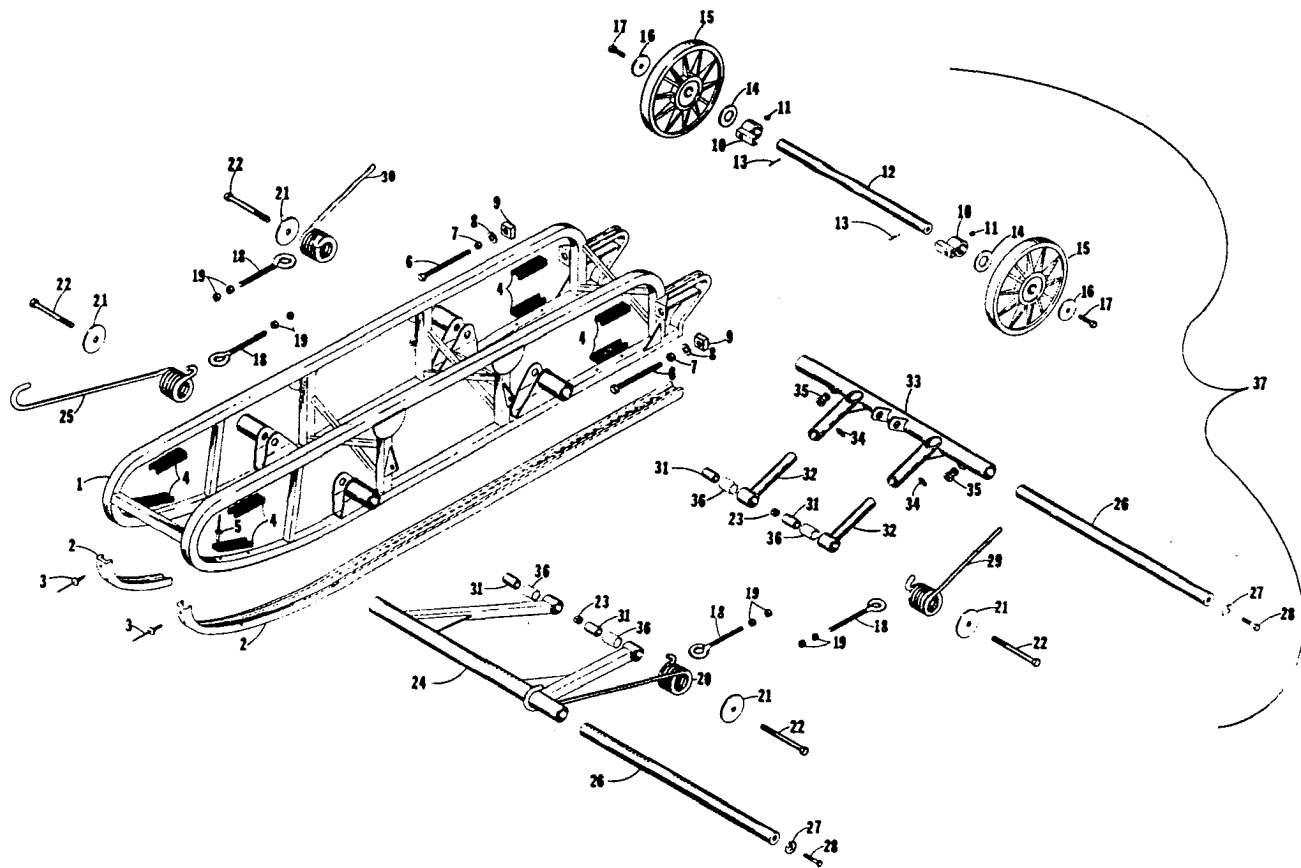

1971: Undercarriage
Panther

Ref. No.	Pt. No.	Qty.	Description
1	0110-263	1	Undercarriage Frame
2	0104-133	2	Hi-Fax, Skid Frame
3	0123-071	36	Rivet, No. 56
4	0104-073	8	Shock Pad
5	0123-251	16	Rivet
6	0123-328	2	Bolt, 7/16-14x4
7	0123-142	2	Nut, 7/16-14
8	0123-111	2	Lock Washer-7/16
9	0123-356	2	Nut, Square 7/16-14
10	0110-268	2	Spacer, Rear Axle
11	0123-040	2	Set Screw, 3/8-24x3/8
12	0104-131	1	Axle, Rear
13	0123-061	2	Drive Pin, 5/32x1-1/4
14	0123-018	2	Washer, .765x1-1/2
15	0104-023	2	Wheel
16	0123-019	2	Washer, 21/64 ID
17	0123-131	2	Bolt, 5/16-24x3/4 (Es-Lok)
18	2272-037	4	Eye Bolt, 3/8-16x4-1/4
19	0123-150	8	Jam Nut, 3/8-16

Ref. No.	Pt. No.	Qty.	Description
20	0104-032	1	Spring, Left Front
21	0123-331	4	Washer, .390x2
22	0123-032	4	Bolt, 3/8-24x4-1/2
23	0123-001	4	Lock Nut, 3/8-24
24	0110-265	1	Front Arm Weldment
25	0104-033	1	Spring-Right Front
26	0110-001	2	Inner Axle
27	0123-011	4	Lock Washer-3/8
28	0123-023	4	Bolt, 3/8-24x1
29	0104-035	1	Spring-Left Rear
30	0104-031	1	Spring-Right Rear
31	0104-108	4	Insert, Pivot
32	0110-266	2	Inside Arm w/Bushing
33	0110-269	1	Arm Assembly, Rear
34	0104-062	2	Zerk, 1/4-28
35	0104-092	2	Bushing, Spring
36	0104-107	4	Oilite Bushing
37	0110-286	1	Undercarriage Assy. (1-37)