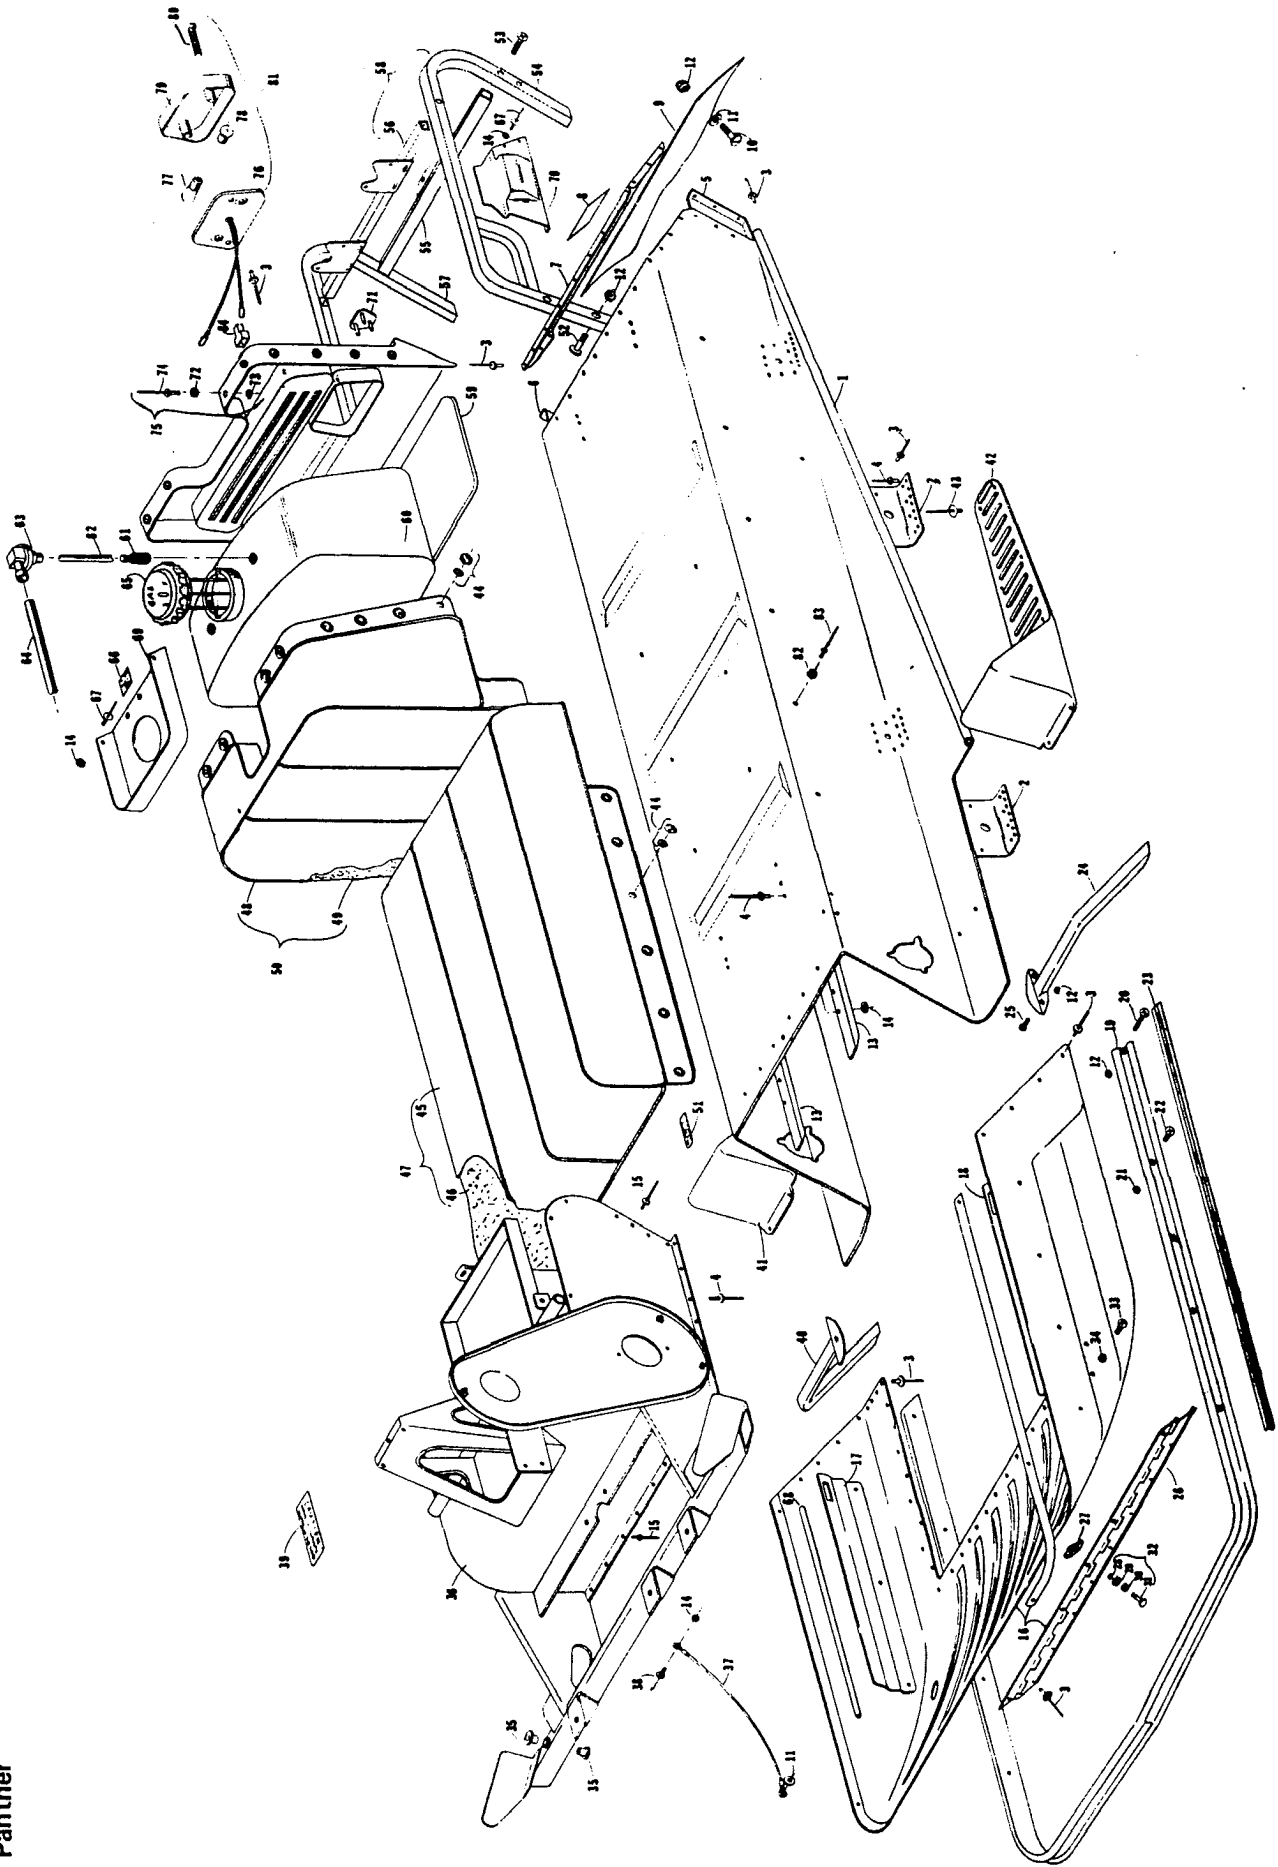

1971: Body
Panther

Ref. No.	Pt. No.	Qty.	Description
1	0106-225	1	Body-Panther
2	0110-112	4	Mounting Bracket
3	0123-070	128	Rivet, No. 52
4	0123-071	50	Rivet, No. 56
5	0106-131	1	Wear Plate-Left
6	0106-130	1	Wear Plate-Right
7	0106-053	1	End Plate-Body
8	0106-109	1	Decal, "Towing Caution"
9	0106-323	1	Snow Flap-6"
10	0123-145	4	Bolt, 1/4-20x1-3/8 Truss
11	0123-053	5	Washer, 5/16
12	0123-108	16	Nut, 1/4-20 Nylon Cap
13	0106-223	2	Wear Strip, Body
14	0123-149	29	Washer, 11/64
15	0123-069	39	Rivet, No. 54
16	0106-207	1	Belly Pan w/Hinge & Molding (w/o Exhaust Holes)
17	0106-164	1	Hood Channel-Right
18	0106-163	1	Hood Channel-Left
19	0106-204	1	Front Bumper
20	0123-190	2	Bolt, 1/4-20x1-3/8 F. Hd.
21	0123-003	8	Lock Nut, 1/4-20
22	0123-189	8	Bolt, 1/4-20x3/4 F. Hd.
23	0106-217	1	Bumper Strip-Reflectorized
24	0110-088	1	Body Support-Left
25	0123-192	4	Bolt, 1/4-20x1/2 Truss
26	0106-209	1	Hinge, Hood
27	0123-214	4	Receptacle, No. 5
28	0123-213	4	Retainer, No. 5
29	0123-343	4	Wear Washer
30	0123-339	4	Spring
31	0123-338	4	Stud, 1/4 Turn

Ref. No.	Pt. No.	Qty.	Description
32	0110-355	4	1/4 Turn Assy. (28-31)
33	0123-123	4	Bolt, 5/16-18x5/8 Truss
34	0123-008	4	Lock Nut, 5/16-18
35	0105-007	4	Bushing, Steering
36	0110-357	1	Front End Assy. w/Bushings
37	0109-135	1	Hood Cable
38	0123-312	1	Rivet, No. 58 (Black)
39	0109-163	1	Decal, "Throttle Caution"
40	0110-087	1	Body Support-Right
41	0106-090	1	Foot Rest-Right
42	0106-089	1	Foot Rest-Left
43	0123-251	16	Rivet
44	0106-165	24	Snap Assy.
45	0106-314	1	Cover, Cushion
46	0106-241	1	Foam Only-Cushion
47	0106-251	1	Cushion Assy. (45 & 46)
48	0106-313	1	Cover, Backrest
49	0106-240	1	Foam Only-Backrest
50	0106-252	1	Backrest Assy. (48 & 49)
51	0106-180	1	Decal, "Patent No."
52	0123-117	6	Bolt, 1/4-20x1-1/8 Truss
53	0123-279	4	Bolt, 5/16-24x3/4 Button Hd.
54	0106-226	1	Side Frame-Left
55	0106-234	1	Hitch/Tubing Assy.
56	0106-249	1	Taillight/Tubing Assy.
57	0106-227	1	Side Frame-Right
58	0110-261	1	Bumper Assy.-Rear (53-57)
59	0109-235	1	Gas Tank Pad
60	0109-319	1	Gas Tank-(Two Hole Outlet)
	0109-315	1	Gas Tank-(One Hole Outlet; 303W)
61	0109-254	1	Filter

Ref. No.	Pt. No.	Qty.	Description
62	0116-055	2	Gas Line Hose
63	0109-284	2	Elbow, Gas Tank
64	0109-123	2	Gas Line Hose
65	0109-237	1	Gas Cap w/Gauge
66	0109-130	1	Decal "Gas Mixture-20/1"
	0109-206	1	Decal "Gas Mixture-25/1"
	0109-129	1	Decal "Gas Mixture-40/1"
67	0123-349	8	Rivet, No. 53 (Black)
68	0106-101	2	Hood, Rest
69	0106-237	1	Spill Tray
70	0106-222	2	Shroud, Side-Gas Tank
71	0106-200	1	Logo, Plate-Right
72	0116-074	12	Snap, Cushion
73	0123-352	12	Washer, 1/8
74	0123-072	12	Rivet, No. 43
75	0110-365	1	Shroud w/Snaps
76	0109-308	2	Back Plate-Taillight
77	0109-288	2	Bulb, Brake Light
78	0109-139	2	Bulb, Taillight
79	0109-307	2	Lens, Taillight
80	0123-355	2	Bolt, 8-32x1-1/8
81	0109-270	2	Taillight Assy.
82	0116-074	12	Snap, Cushion
83	0123-072	12	Rivet, No. 43
84	0109-169	2	Connector Body

* See Reference Sheet 0153-009 for correct Part Number for specific model.