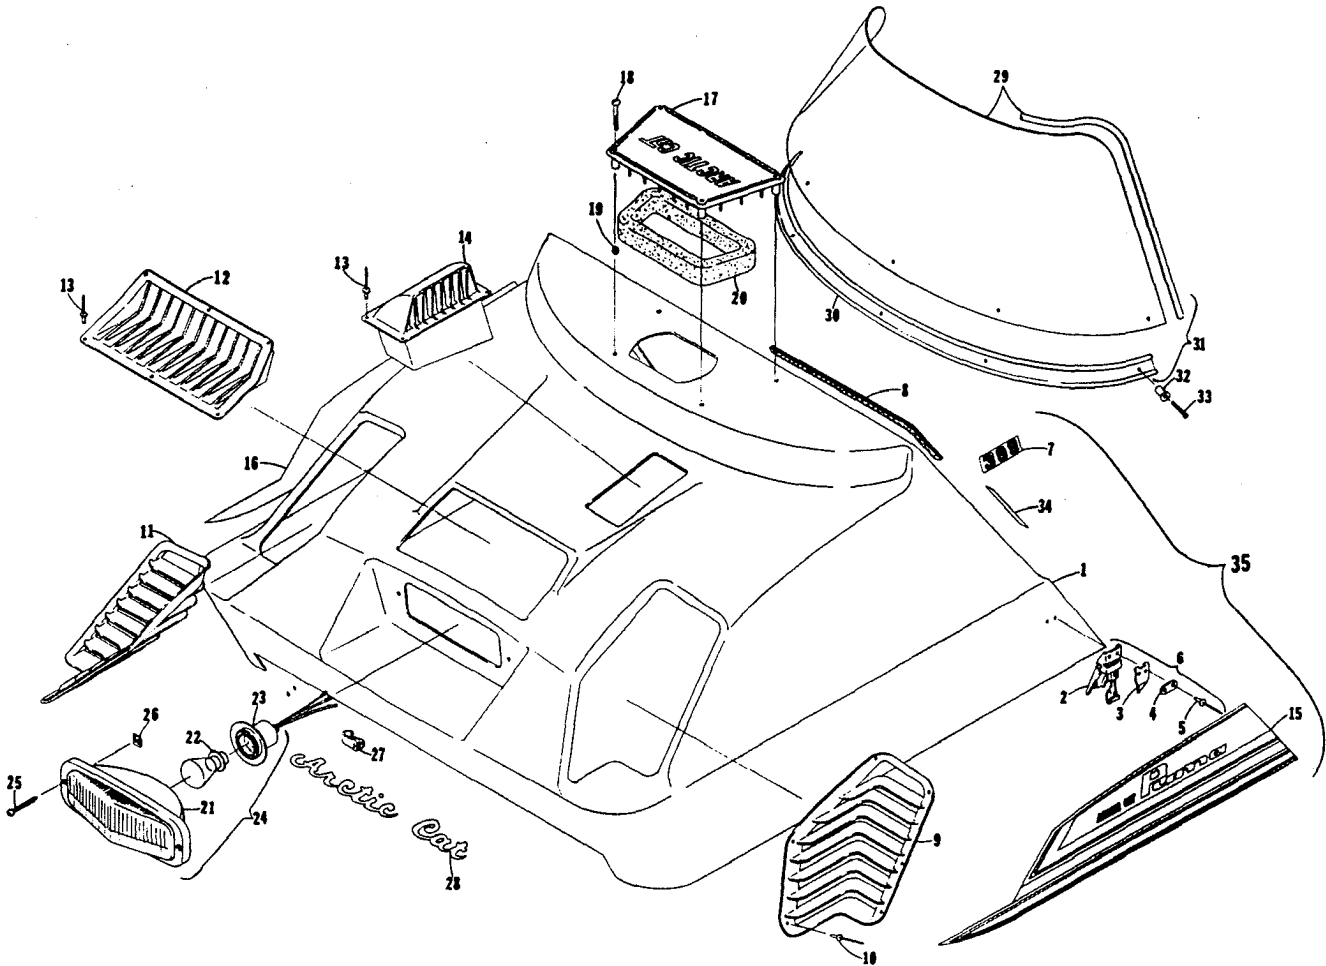

1971: Hood 399K
Panther/Puma

Ref. No.	Pt. No.	Qty.	Description
1	0106-270	1	Hood
2	0123-280	2	Latch, Hood
3	0123-325	2	Spring, Lift
4	0116-125	2	Washer, Strike
5	0123-120	4	Rivet, No. 46
6	0110-222	2	Latch Assembly
7	0106-292	2	Decal, "399" Engine
8	0106-107	1	Trim, Hood
9	0106-289	1	Vent, Corner-Left
10	0123-116	12	Rivet, No. 58
11	0106-288	1	Vent, Corner-Right
12	0106-206	1	Louver, Hood-Center
13	0123-312	10	Rivet, No. 58 (Black)
14	0106-224	1	Duct, Air, Left
15	0116-254	1	Decal, "Puma"-Left
	*0106-218	1	Decal, "Panther"-Left
16	0116-255	1	Decal, "Puma"-Right
	*0106-219	1	Decal, "Panther"-Right
17	0109-261	1	Shroud, Carb. Intake
18	0123-346	4	Bolt, No. 10-32x1 1/2 Truss

* Not Illustrated

Ref. No.	Pt. No.	Qty.	Description
19	0123-006	4	Lock Nut, 10-32
20	0109-263	1	Filter, Carb. Intake
21	0109-251	1	Lens/Housing Assembly
22	0109-267	1	Bulb, 60 Watt
23	0109-266	1	Socket Assy., Headlight
24	0110-186	1	Headlight Assembly Hi/Lo 60 Watt
25	0123-025	2	Screw, Headlight
26	0123-197	2	Speed Nut
27	0123-344	2	Clamp, Cable
28	0106-058	1	Decal, "Arctic Cat"
29	0106-247	1	Windshield W/Molding
30	0106-242	1	Strip, Windshield
31	0110-274	1	Windshield Assy. Complete
32	0123-010	5	Expansion Nut, 10-32
33	0123-128	5	Bolt, No. 10-32x1 Truss
34	0106-108	2	Decal, Hood "Caution"
35	0110-401	1	Hood Complete - Panther (Less Windshield)
	0110-402	1	Hood Complete - Puma (Less Windshield)