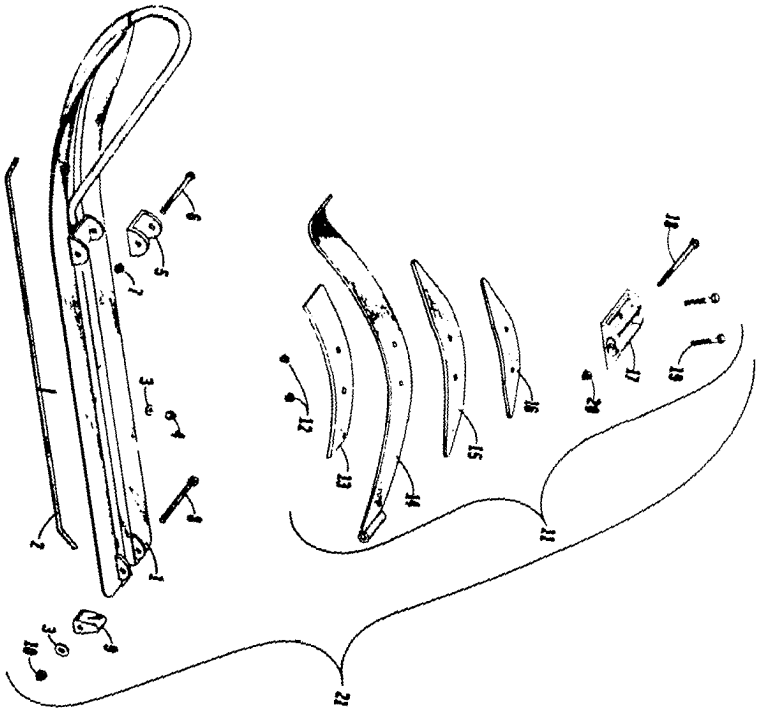

1971 ILLUSTRATED PARTS LIST

Panther
Puma 'EXT'

1971: Steering
Panther

fig 2

Ref. No.	Pt. No.	Qty.	Description
1	0110-037	1	Ski
2	0110-049	1	Skag
3	0123-053	2	Washer, 5/16
4	0123-008	1	Lock Nut, 5/16-18
5	0103-007	1	Saddle, Hi-Fax
6	0123-031	1	Bolt, 3/8-24x3-1/4
7	0123-001	1	Lock Nut, 3/8-24
8	0123-034	1	Bolt, 5/16-24x4
9	0103-020	1	Rubber Bumper
10	0123-002	1	Lock Nut, 5/16-24
11	0110-092	1	Spring Assy., Right (12-19)
	0110-247	1	Spring Assy., Left (12-19)
12	0123-001	2	Lock Nut, 3/8-24
13	0103-009	1	Support, Bottom Spring
14	0103-002	1	Spring, Main Leaf
15	0103-003	1	Spring, Middle Leaf
16	0103-004	1	Spring, Top Leaf
17	0110-018	1	Saddle, Right Spindle
	0110-099	1	Saddle, Left Spindle
18	0123-032	2	Bolt, 3/8-24x4-1/4
19	0123-033	2	Bolt, 3/8-24x1-3/8

Ref. No.	Pt. No.	Qty.	Description
20	0123-001	2	Lock Nut, 3/8-24
21	0110-114	1	Ski Assembly-Left (1-20)
	0110-248	1	Ski Assembly-Right (1-20)
22	0109-153	1	Handle
23	0109-150	1	Control Lever
24	0123-230	1	Pin
25	0123-231	1	Clip
26	0123-218	1	Set Screw, 1/4-20x5/16
27	0110-113	2	Control Handle Assy. (22-26)
28	0123-066	4	Bolt, 3/8-24x1-3/8
29	0123-001	4	Lock Nut, 3/8-24
30	0105-049	2	Steering End
31	0123-191	2	Jam Nut, 3/8-24
32	0116-018	1	Tie Rod
33	0110-080	2	Tie Rod Assembly
34	0110-017	2	Spindle Arm
35	0123-019	2	Washer, 21/64x1-1/2
36	0123-131	2	Bolt, 5/16-24x3/4 (Es-Lok)
37	0123-261	2	Washer, U-Bend
38	0110-097	1	Steering Post
	0110-131	1	Steering Post (634H, 760J)

Ref. No.	Pt. No.	Qty.	Description
39	0105-058	2	Spindle
40	0109-182	1	Cable, Brake
41	0109-201	1	Spring, Brake Cable Return
42	0110-077	2	Spindle, Ski Extension (Optional)
43	0123-222	2	Bolt, 1/4-20x5/8
44	0123-003	2	Lock Nut, 1/4-20
45	0123-196	2	Cable Clip
*46	0109-281	1	Throttle Cable-22"
	0109-183	1	Throttle Cable-25"
	0109-166	1	Throttle Cable-31-1/2"
	0109-247	1	Throttle Cable-Twin Carb.
47	0123-182	1	Throttle Cable Return Spg. (HL Carb.)
	0123-259	1	Throttle Cable Return Spg. HR Carb.)
	0123-264	1	Throttle Cable Return Spg. (HD Carb.)