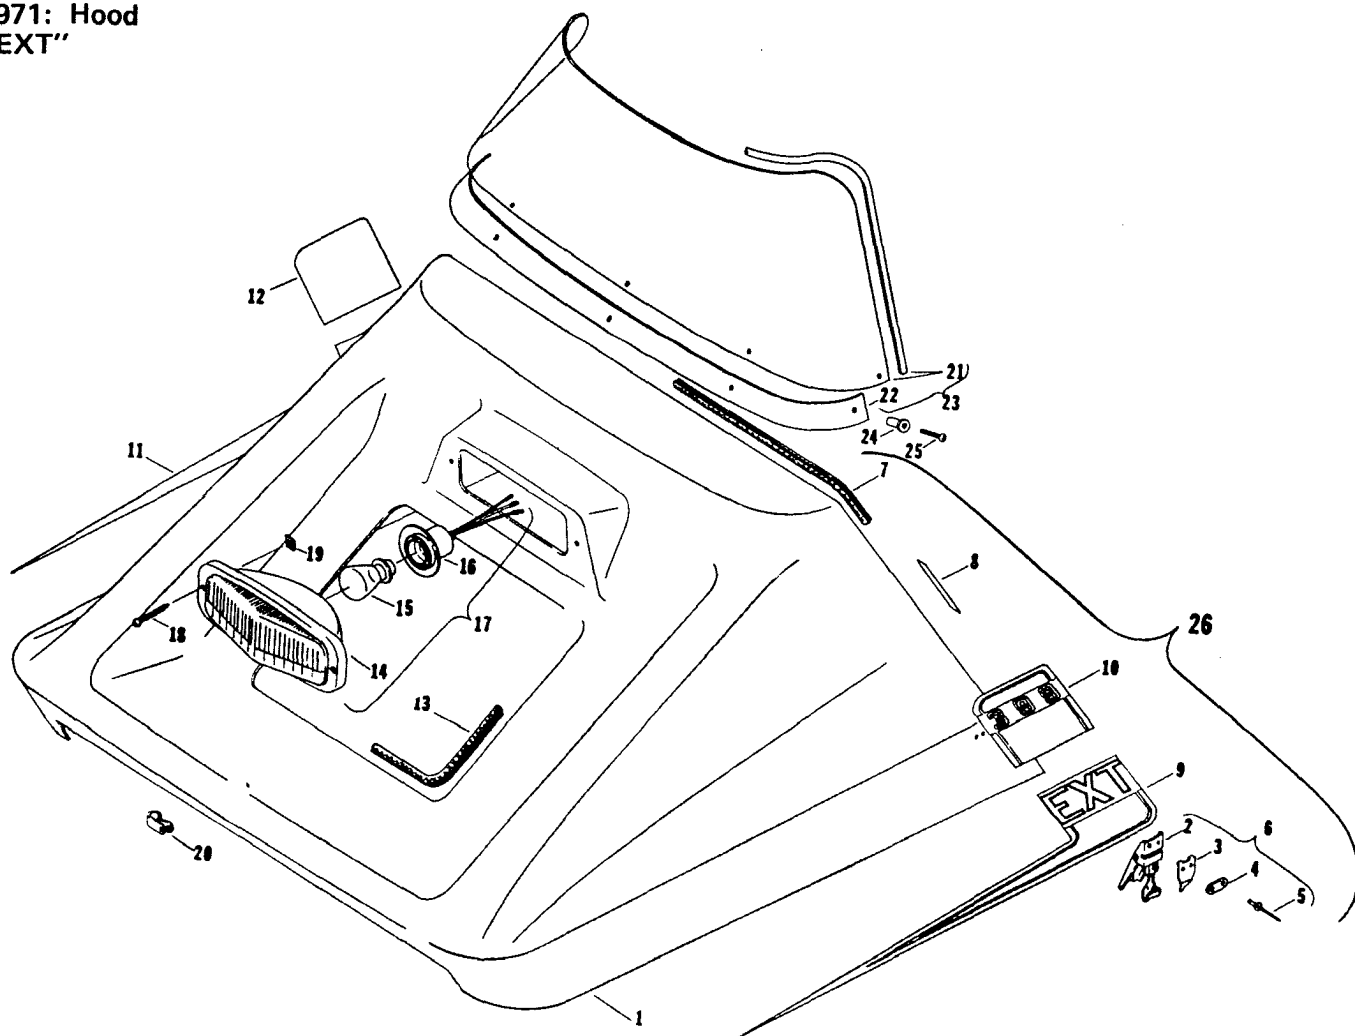

1971: Hood
"EXT"

Ref. No.	Pt. No.	Qty.	Description
1	0106-271	1	Hood-"EXT"
2	0123-280	2	Hood Clamp
3	0123-325	2	Lift Spring
4	0116-125	2	Strike Washer
5	0123-120	4	Rivet, No. 46
6	0110-222	2	Hood Latch Assy.
7	0106-107	1	Hood Trim
8	0106-108	2	Decal, "Caution"
9	0106-269	1	Decal, "EXT"-Left
10	0106-274	1	Decal, "295"-Left (EXT)
	0106-275	1	Decal, "340"-Left (EXT)
	0106-276	1	Decal, "399"-Left (EXT)
	0106-277	1	Decal, "440"-Left (EXT)
11	0106-268	1	Decal, "EXT"-Right
12	0106-281	1	Decal, "295"-Right (EXT)
	0106-282	1	Decal, "340"-Right (EXT)
	0106-283	1	Decal, "399"-Right (EXT)
	0106-284	1	Decal, "440"-Right (EXT)

Ref. No.	Pt. No.	Qty.	Description
13	0106-319	1	Hood Trim-Inside
14	0109-251	1	Lens, Headlight
15	0109-267	1	Bulb, Headlight-60 Watt
16	0109-266	1	Socket Assy.-Headlight
17	0110-186	1	Headlight Assy.-60 Watt
18	0123-025	2	Screw, Headlight
19	0123-197	2	Speed Nut
20	0123-344	2	Cable Clamp
21	0106-311	1	Windshield w/Molding
22	0106-310	1	Windshield Strip
23	0110-352	1	Windshield Assy. (EXT)
24	0123-010	5	Expansion Nut 10-32
25	0123-128	5	Bolt, 10-32x1 Truss
26	0110-406	1	Hood Complete (EXT) (Less Windshield & Engine Decals)