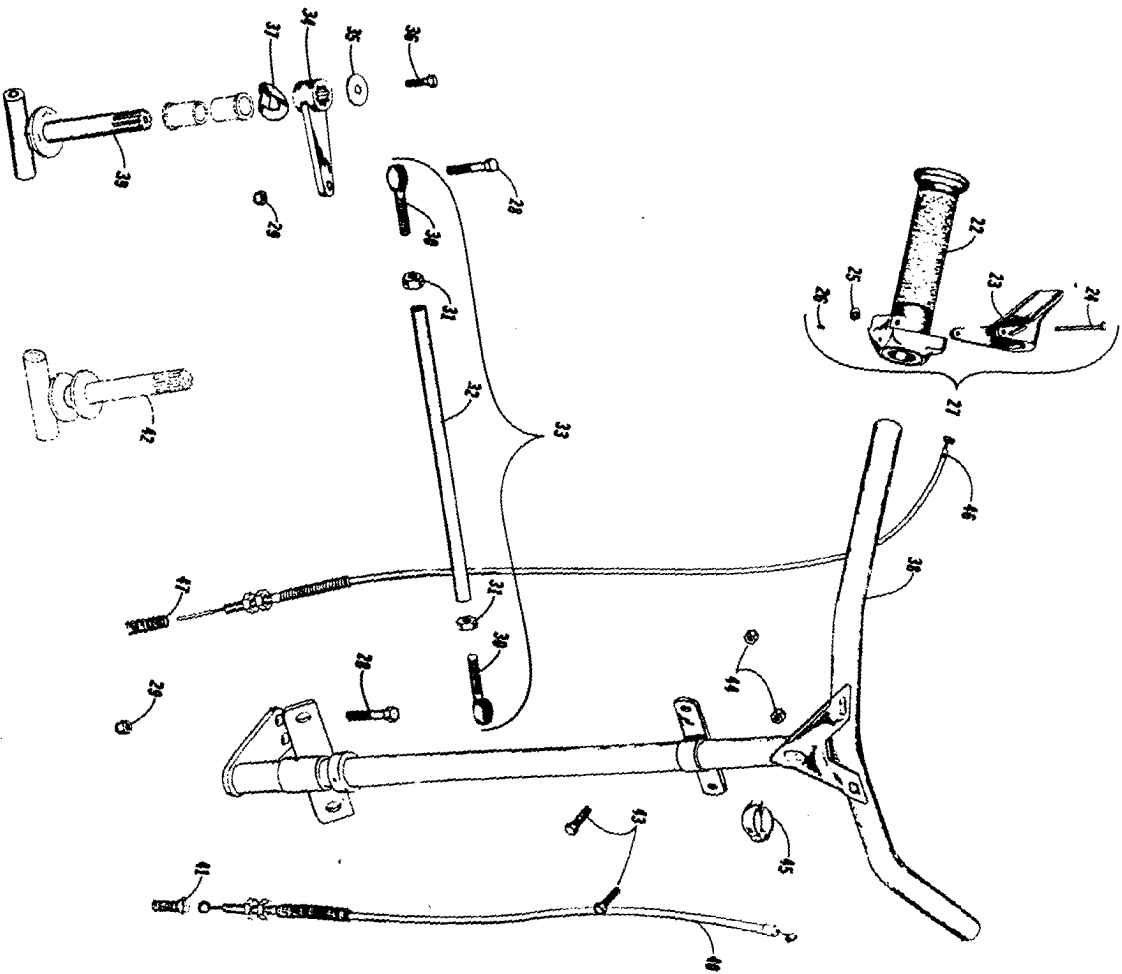

1971 ILLUSTRATED PARTS LIST

Panther
Puma 'EXT'

1971: Steering
Panther

fig 2

Ref. No.	Pt. No.	Qty.	Description
1	0110-037	1	Ski
2	0110-049	1	Skag
3	0123-053	2	Washer, 5/16
4	0123-008	1	Lock Nut, 5/16-18
5	0103-007	1	Saddle, Hi-Fax
6	0123-031	1	Bolt, 3/8-24x3-1/4
7	0123-001	1	Lock Nut, 3/8-24
8	0123-034	1	Bolt, 5/16-24x4
9	0103-020	1	Rubber Bumper
10	0123-002	1	Lock Nut, 5/16-24
11	0110-092	1	Spring Assy., Right (12-19)
	0110-247	1	Spring Assy., Left (12-19)
12	0123-001	2	Lock Nut, 3/8-24
13	0103-009	1	Support, Bottom Spring
14	0103-002	1	Spring, Main Leaf
15	0103-003	1	Spring, Middle Leaf
16	0103-004	1	Spring, Top Leaf
17	0110-018	1	Saddle, Right Spindle
	0110-099	1	Saddle, Left Spindle
18	0123-032	2	Bolt, 3/8-24x4-1/4
19	0123-033	2	Bolt, 3/8-24x1-3/8

Ref. No.	Pt. No.	Qty.	Description
20	0123-001	2	Lock Nut, 3/8-24
21	0110-114	1	Ski Assembly-Left (1-20)
	0110-248	1	Ski Assembly-Right (1-20)
22	0109-153	1	Handle
23	0109-150	1	Control Lever
24	0123-230	1	Pin
25	0123-231	1	Clip
26	0123-218	1	Set Screw, 1/4-20x5/16
27	0110-113	2	Control Handle Assy. (22-26)
28	0123-066	4	Bolt, 3/8-24x1-3/8
29	0123-001	4	Lock Nut, 3/8-24
30	0105-049	2	Steering End
31	0123-191	2	Jam Nut, 3/8-24
32	0116-018	1	Tie Rod
33	0110-080	2	Tie Rod Assembly
34	0110-017	2	Spindle Arm
35	0123-019	2	Washer, 21/64x1-1/2
36	0123-131	2	Bolt, 5/16-24x3/4 (Es-Lok)
37	0123-261	2	Washer, U-Bend
38	0110-097	1	Steering Post
	0110-131	1	Steering Post (634H, 760J)

Ref. No.	Pt. No.	Qty.	Description
39	0105-058	2	Spindle
40	0109-182	1	Cable, Brake
41	0109-201	1	Spring, Brake Cable Return
42	0110-077	2	Spindle, Ski Extension (Optional)
43	0123-222	2	Bolt, 1/4-20x5/8
44	0123-003	2	Lock Nut, 1/4-20
45	0123-196	2	Cable Clip
*46	0109-281	1	Throttle Cable-22"
	0109-183	1	Throttle Cable-25"
	0109-166	1	Throttle Cable-31-1/2"
	0109-247	1	Throttle Cable-Twin Carb.
47	0123-182	1	Throttle Cable Return Spg. (HL Carb.)
	0123-259	1	Throttle Cable Return Spg. HR Carb.)
	0123-264	1	Throttle Cable Return Spg. (HD Carb.)