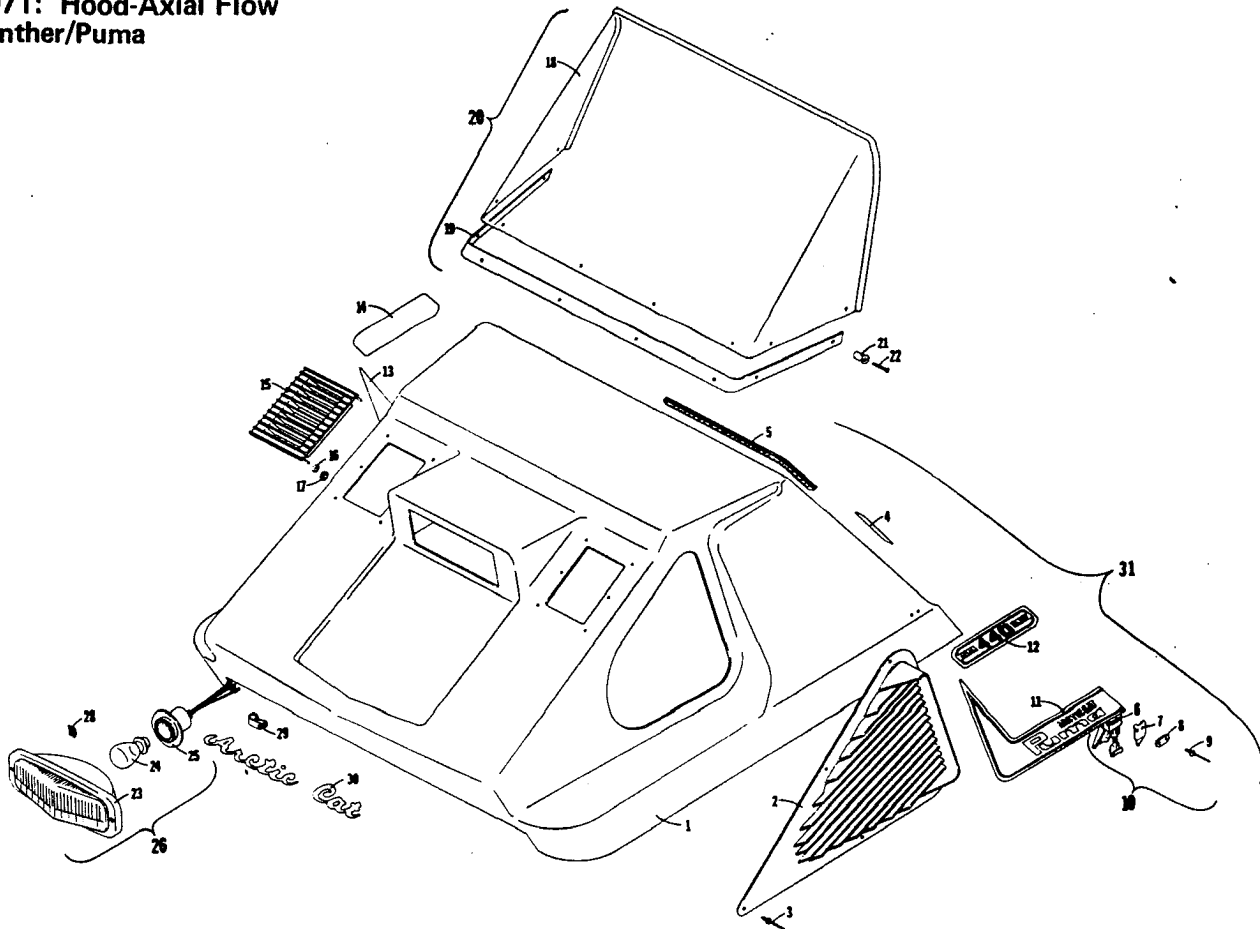

**1971: Hood-Axial Flow
Panther/Puma**

Ref. No.	Pt. No.	Qty.	Description
1	0106-248	1	Hood, Axial Flow
2	0106-253	2	Louver, Hood Side
3	0123-312	14	Rivet, 58 (Black)
4	0106-108	2	Decal, "Caution"
5	0106-107	1	Trim, Hood
6	0123-280	2	Hood Latch
7	0123-325	2	Lift, Spring
8	0116-125	2	Strike, Hood Latch
9	0123-120	4	Rivet, No. 46
10	0110-222	2	Latch, Assembly, Hood
11	0106-267	1	Decal, "Panther"-Left
	0116-264	1	Decal, "Puma"-Left
12	0106-260	1	Decal, "Axial Flow/340"-Left
	0106-261	1	Decal, "Axial Flow/399"-Left
	0106-262	1	Decal, "Axial Flow/440"-Left
13	0106-266	1	Decal, "Panther"-Right
	0116-263	1	Decal, "Puma"-Right
14	0106-255	1	Decal, "Axial Flow/340"-Right
	0106-256	1	Decal, "Axial Flow/399"-Right
	0106-257	1	Decal, "Axial Flow/440"-Right

Ref. No.	Pt. No.	Qty.	Description
15	0106-273	2	Grill, Air Intake
16	0123-254	8	Washer, Rubber
17	0123-220	8	Speed Nut, 5/32
18	0106-305	1	Windshield, with trim
19	0106-302	1	Windshield Strip
20	0110-288	1	Windshield Assembly (18-19)
21	0123-010	5	Expansion Nut, 10-32
22	0123-128	5	Bolt, 10-32x1 Truss
23	0109-251	1	Lens Assembly
24	0109-267	1	Bulb, 12V/60 Watt
25	0109-266	1	Socket, Headlight
26	0110-186	1	Headlight Assembly (60 Watt)
27	0123-025	2	Screw, Headlight
28	0123-197	2	Speed Nut
29	0123-344	2	Cable Clamp
30	0106-058	1	Decal, "Arctic Cat"
31	0110-404	1	Hood Complete-"Axial Panther" (Less Windshield & Engine Decals)
	0110-405	1	Hood Complete-"Axial Puma" (Less Windshield & Engine Decals)