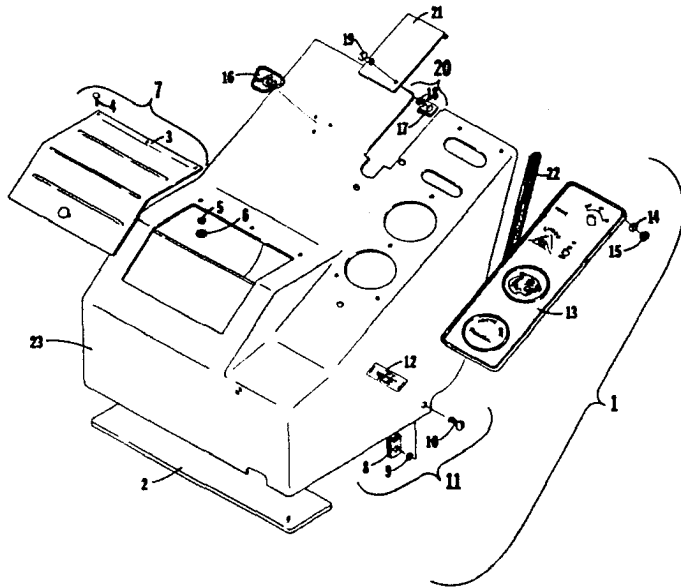

1971: Consoles
Panther

Ref. No.	Pt. No.	Qty.	Description
1	0110-383	1	Console Assembly (2-23)
2	0106-110	1	Pad, Console
3	0106-103	1	Door, Console
4	0123-217	3	Pin, 5/32x1/2
5	0123-254	3	Washer, Rubber
6	0123-220	3	Speed Nut, 5/32
7	0110-135	1	Door w/Fasteners (3-6)
8	0123-214	3	Clip
9	0123-213	3	Split Ring
10	0123-212	3	Stud, 1/4 Turn
11	0123-211	3	1/4 Turn Assy.-No. 5 (8-10)
12	0106-111	1	Decal, "Emergency Off"
13	0106-220	1	Control Panel
14	0123-254	6	Washer, Rubber
15	0123-202	6	Speed Nut, 3/16
16	0106-200	1	Plate, "Logo"
17	0123-210	1	Receptacle
18	0123-209	1	Split Ring
19	0123-208	1	Stud, 1/4 Turn
20	0123-207	1	1/4 Turn Assy.-No. 2 (17-19)
21	0106-197	1	Cover Plate, Console
22	0106-156	1	Trim, Console

Ref. No.	Pt. No.	Qty.	Description
23	0106-102	1	Console-Plain
25	0110-384	1	Console Assembly (26-43)
26	0106-239	1	Console-Plain
27	0106-110	1	Pad, Console
28	0123-214	2	Clip
29	0123-213	2	Split Ring
30	0123-342	2	Stud, 1/4 Turn
31	0123-003	2	Lock Nut, 1/4-20
32	0106-137	2	Vent, Right
33	0106-127	2	Vent, Left
34	0135-111	2	Bushing, Recoil
35	0123-178	2	Speed Nut, 5/8
36	0106-103	1	Door, Console
37	0123-217	3	Pin, 5/32x1/2
38	0123-254	11	Washer, Rubber
39	0123-220	3	Speed Nut, 5/32
40	0110-135	1	Door w/Fasteners (37-39)
41	0106-212	1	Control Panel
42	0123-202	8	Speed Nut, 3/16
43	0123-145	2	Bolt, 1/4-20x1-3/8 Truss