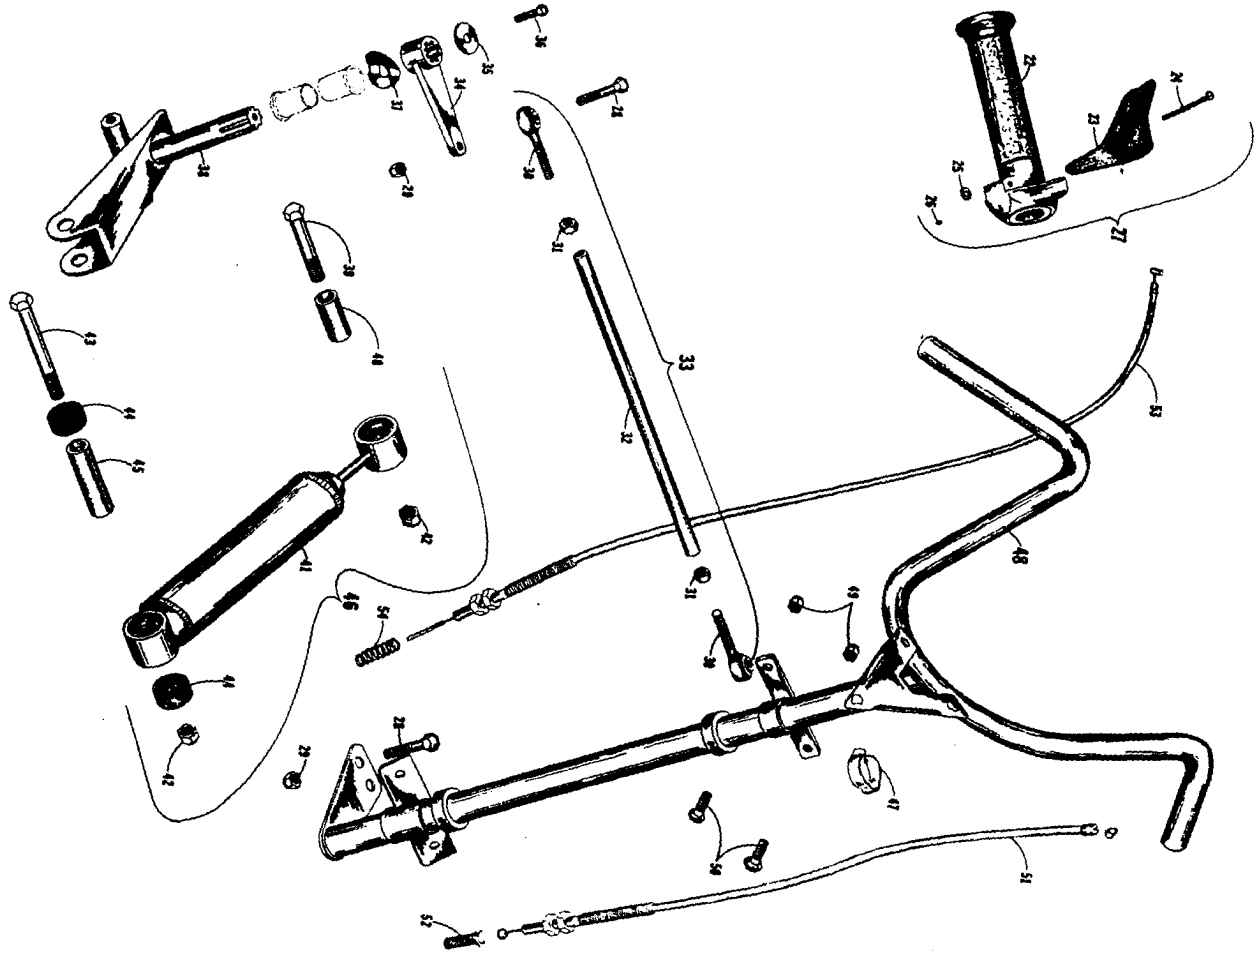

1971: Steering
Puma/EXT

Ref. No.	Pt. No.	Qty.	Description
1	0110-176	1	Ski
	0110-381	1	Ski-Plated (EXT)
2	0110-049	1	Skag
3	0123-053	2	Washer, 5/16
4	0123-008	1	Lock Nut, 5/16-18
5	0103-007	1	Saddle, Hi-Fax
6	0123-031	1	Bolt, 3/8-24x3-1/4
7	0123-001	1	Lock Nut, 3/8-24
8	0123-034	1	Bolt, 5/16-24x4
9	0103-020	1	Rubber Bumper
10	0123-002	1	Lock Nut, 5/16-24
11	0110-227	1	Sprg. Assy.-Left
	0110-228	1	Sprg. Assy.-Right
	0110-359	1	Sprg. Assy.-Left (634H, w/Chrome Pipes)
	0110-360	1	Sprg. Assy.-Right (634H, w/Chrome Pipes)
12	0123-001	2	Lock Nut, 3/8-24
13	0103-009	1	Support, Bottom Spring
14	0103-002	1	Spring, Main Leaf
15	0103-003	1	Spring, Middle Leaf
16	0103-004	1	Spring, Top Leaf
17	0110-185	1	Saddle-Right
18	0110-184	1	Saddle-Left
19	0123-033	2	Bolt, 3/8-24x1-3/8
20	0110-215	1	Saddle-Left (634H, w/Chrome Pipes)
	0110-216	1	Saddle-Right (634H, w/Chrome Pipes)

Ref. No.	Pt. No.	Qty.	Description
21	0110-229	1	Ski Assembly-Left
	0110-301	1	Ski Assembly-Right
	0110-379	1	Ski Assembly-Left (EXT)
	0110-380	1	Ski Assembly-Right (EXT)
	0110-361	1	Ski Assy.-Left (634H, w/Chrome Pipes)
	0110-362	1	Ski Assy.-Right (634H, w/Chrome Pipes)
22	0109-153	1	Handle
23	0109-150	1	Control Lever
24	0123-230	1	Pin
25	0123-231	1	Clip
26	0123-218	1	Set Screw, 1/4-20x5/16
27	0110-113	2	Control Handle Assembly
28	0123-066	4	Bolt, 3/8-24x1-3/8
29	0123-001	4	Lock Nut, 3/8-24
30	0105-049	2	Steering End
31	0123-191	2	Jam Nut, 3/8-24
32	0116-018	1	Tie Rod
33	0110-080	2	Tie Rod Assembly
34	0110-017	2	Spindle Arm
35	0123-019	2	Washer, 21/64 IDx1-1/2
36	0123-131	2	Bolt, 5/16-24x3/4 (Es-Lok)
37	0123-261	2	Washer, U-Bend
38	0110-353	2	Spindle Weldment
39	0123-288	2	Bolt, 7/16-20x2-1/4
40	0106-195	2	Sleeve, Upper
41	0106-199	2	Shock Absorber, Ski (Black)
	0106-307	2	Shock Absorber, Ski-Chrome (EXT)

Ref. No.	Pt. No.	Qty.	Description
42	0123-296	4	Lock Nut, 7/16-20
43	0123-295	2	Bolt, 7/16-20x3-1/4
44	0106-198	4	Spacer, Nylon
45	0106-196	2	Sleeve, Lower
46	0110-302	2	Shock Absorber Assy. (Black)
	0110-377	2	Shock Absorber Assy.- Chrome (EXT)
47	0123-196	2	Cable Clip
48	0110-131	1	Steering Post Assy. (634H)
	0110-142	1	Steering Post Assy. (Other Models)
49	0123-003	2	Lock Nut, 1/4-20
50	0123-222	2	Bolt, 1/4-20x5/8
51	0109-182	1	Cable, Brake
	0109-329	1	Cable, Brake (EXT)
52	0109-201	1	Spring, Brake Return
	0109-330	1	Spring, Brake Return (EXT)
53	0109-281	1	Throttle Cable-22"
	0109-183	1	Throttle Cable-25"
	0109-166	1	Throttle Cable-31-1/2"
54	0123-264	1	Spring, Throttle Return (HD Carb)
	0123-182	1	Spring, Throttle Return (HL Carb)
	0123-259	1	Spring, Throttle Return (HR Carb)
55	0123-032	2	Bolt, 3/8-24x4-1/4
56	0123-001	2	Lock Nut, 3/8-24