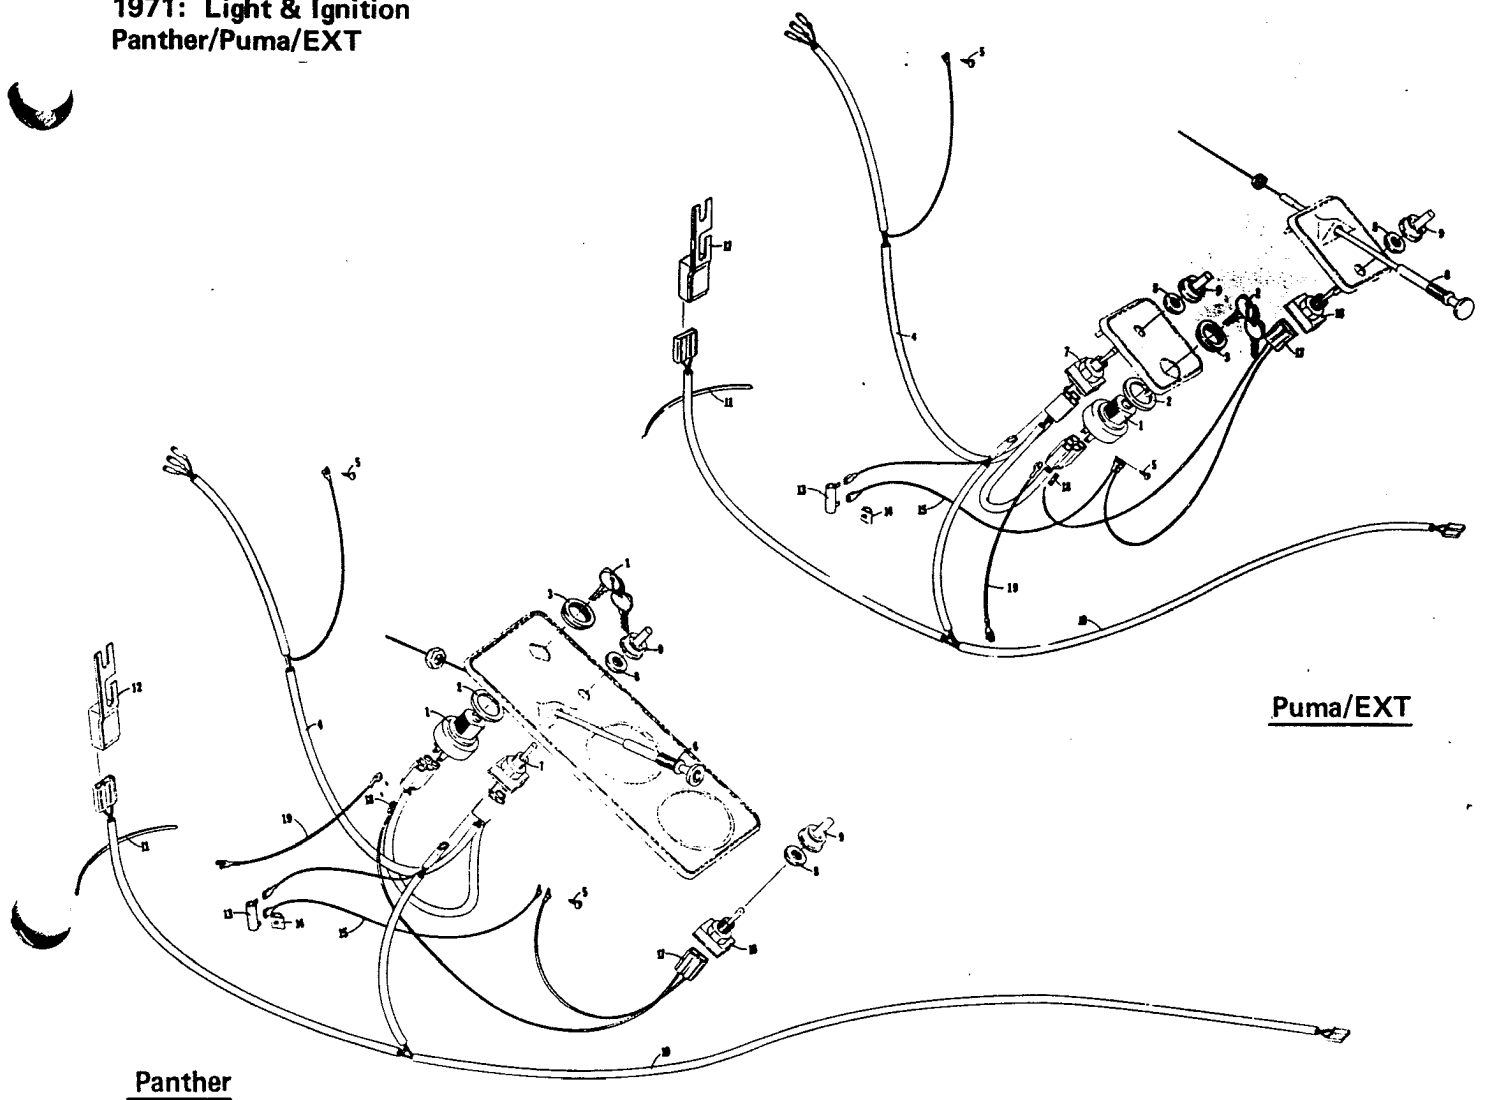

**1971: Light & Ignition
Panther/Puma/EXT**

Panther

Puma/EXT

Ref. No.	Pt. No.	Qty.	Description
1	0109-248	1	Ignition Switch
2	0123-320	1	Spacer
3	0123-298	1	Nut, 3/16-20 (IGN)
4	0116-187	1	Harness, Light and Ignition
5	0123-127	2	Screw, 10x1/2
6	0109-181	1	Choke, 12-1/4
	0109-273	1	Choke, 10-5/8
	0109-274	1	Choke, 13
	0109-275	1	Choke, 10
	0109-245	1	Choke, 15-1/4
	0109-125	1	Choke, 19 (305K-L)
	0109-318	1	Choke, 8 (303W-P)
7	0109-186	1	Switch, Light
8	0109-259	2	Nut, 7/16-28
9	0109-260	2	Cover, Switch
10	0109-276	1	Harness, Taillight (With Brake Switch-No Resistor)

Ref. No.	Pt. No.	Qty.	Description
	0109-283	1	Harness, Taillight (With Brake Switch and Resistor)
	0116-193	1	Harness, Taillight (No Brake Switch-with Resistor)
11	0123-348	2	Cable Tie,
12	0109-269	1	Switch, Brake Light
13	0109-241	1	Resistor, 25 Watt
14	0123-294	1	Speed Clip
15	0116-194	1	Ground Wire, Resistor
16	0109-187	1	Switch, On-Off
17	0109-205	1	Harness, On-Off (Twin Cylinder Engines)
	0109-188	1	Harness, On-Off (Shown) (Single Cylinder Engines)
18	0116-085	1	Terminal, Two Wire
19	0109-189	1	Ground Wire, Switch (Single Cylinder Engines)