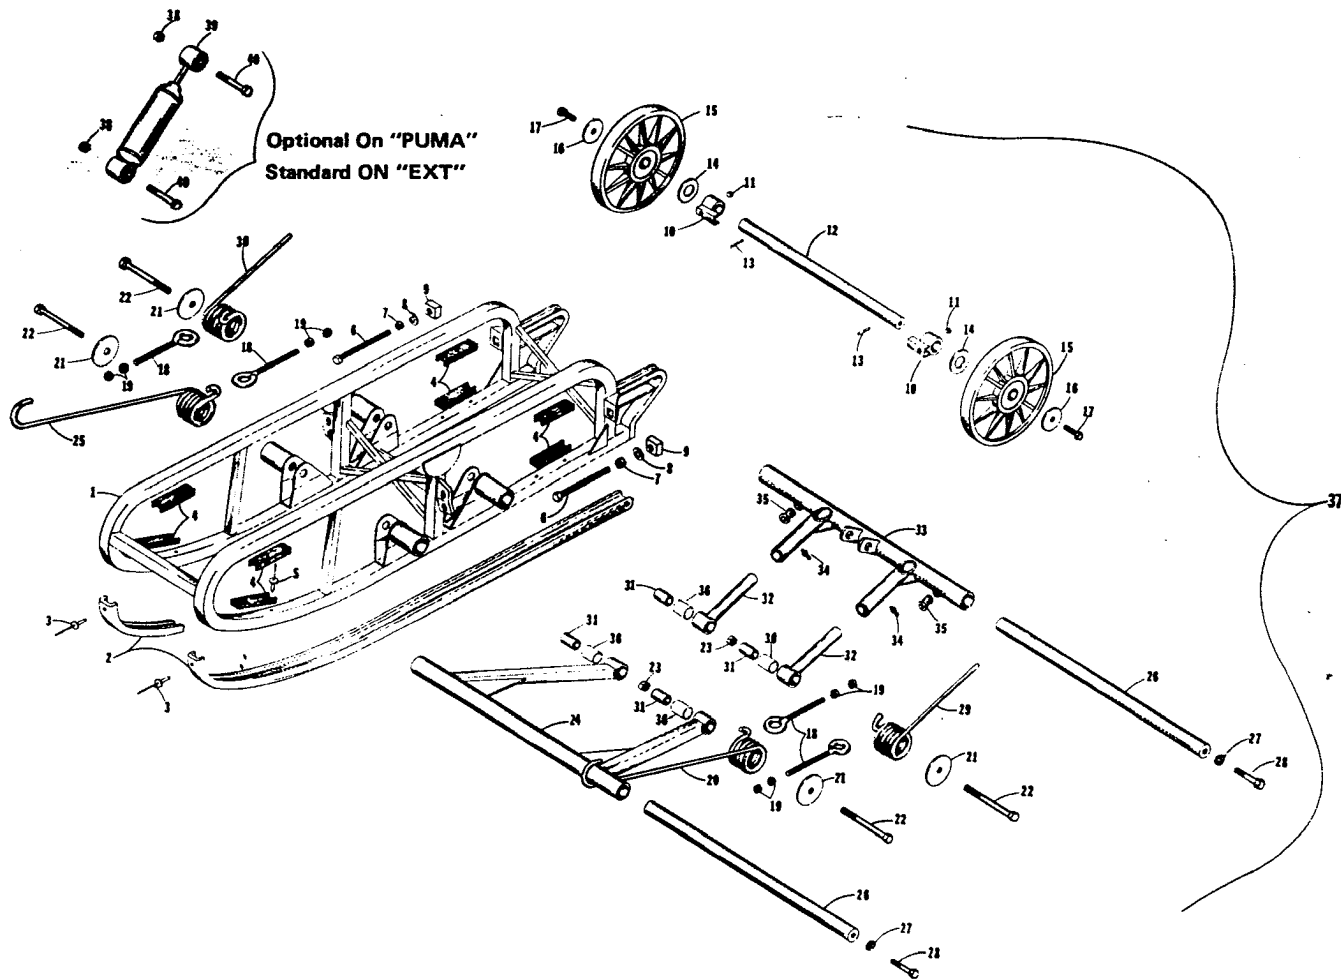

**1971: Undercarriage
Puma/EXT**

Ref. No.	Pt. No.	Qty.	Description
1	0110-264	1	Frame Assembly
2	0104-105	2	Hi-Fax
3	0123-071	30	Rivet, No. 56
4	0104-073	8	Shock Pad
5	0123-251	16	Rivet
6	0123-328	2	Bolt, 7/16-14x4
7	0123-142	2	Nut, 7/16-14 NC Hex
8	0123-111	2	Washer, Lock-7/16
9	0123-356	2	Nut, Square, 7/16-14
10	0110-268	2	Spacer, Rear Axle
11	0123-040	2	Set Screw, 3/8-24x3/8
12	0104-131	1	Rear Axle
13	0123-061	2	Drive Pin, 5/32x1-1/4
14	0123-018	2	Washer, .765x1-1/2
15	0104-023	2	Wheel
16	0123-019	2	Washer, 21/64 ID
17	0123-131	2	Bolt, 5/16-24x3/4 (Es-Lok)
18	2272-037	4	Eye Bolt, 3/8-16x4-1/4
19	0123-150	8	Jam Nut, 3/8-16
20	0104-032	1	Spring, Left Front
21	0123-331	4	Washer, .390x2

Ref. No.	Pt. No.	Qty.	Description
22	0123-032	4	Bolt, 3/8-24x4-1/2
23	0123-001	4	Lock Nut, 3/8-24
24	0110-265	1	Front Arm Weldment
25	0104-033	1	Spring, Right Front
26	0110-001	2	Inner Axle
27	0123-011	4	Lock Washer, 3/8
28	0123-023	4	Bolt, 3/8-24x1
29	0104-035	1	Spring, Left Rear
30	0104-031	1	Spring, Right Rear
31	0104-108	4	Pivot Insert
32	0110-266	2	Inside Arm w/Bushing
33	0110-269	1	Arm Assembly, Rear
34	0104-062	2	Grease Zerk
35	0104-092	2	Bushing, Spring
36	0104-107	4	Oilite Bushing
37	0110-287	1	Assembly Complete, Undercarriage (Items 1-36)
38	0123-296	2	Lock Nut, 7/16-20
39	0106-173	1	Shock Absorber
40	0123-288	2	Bolt, 7/16-20x2-1/4