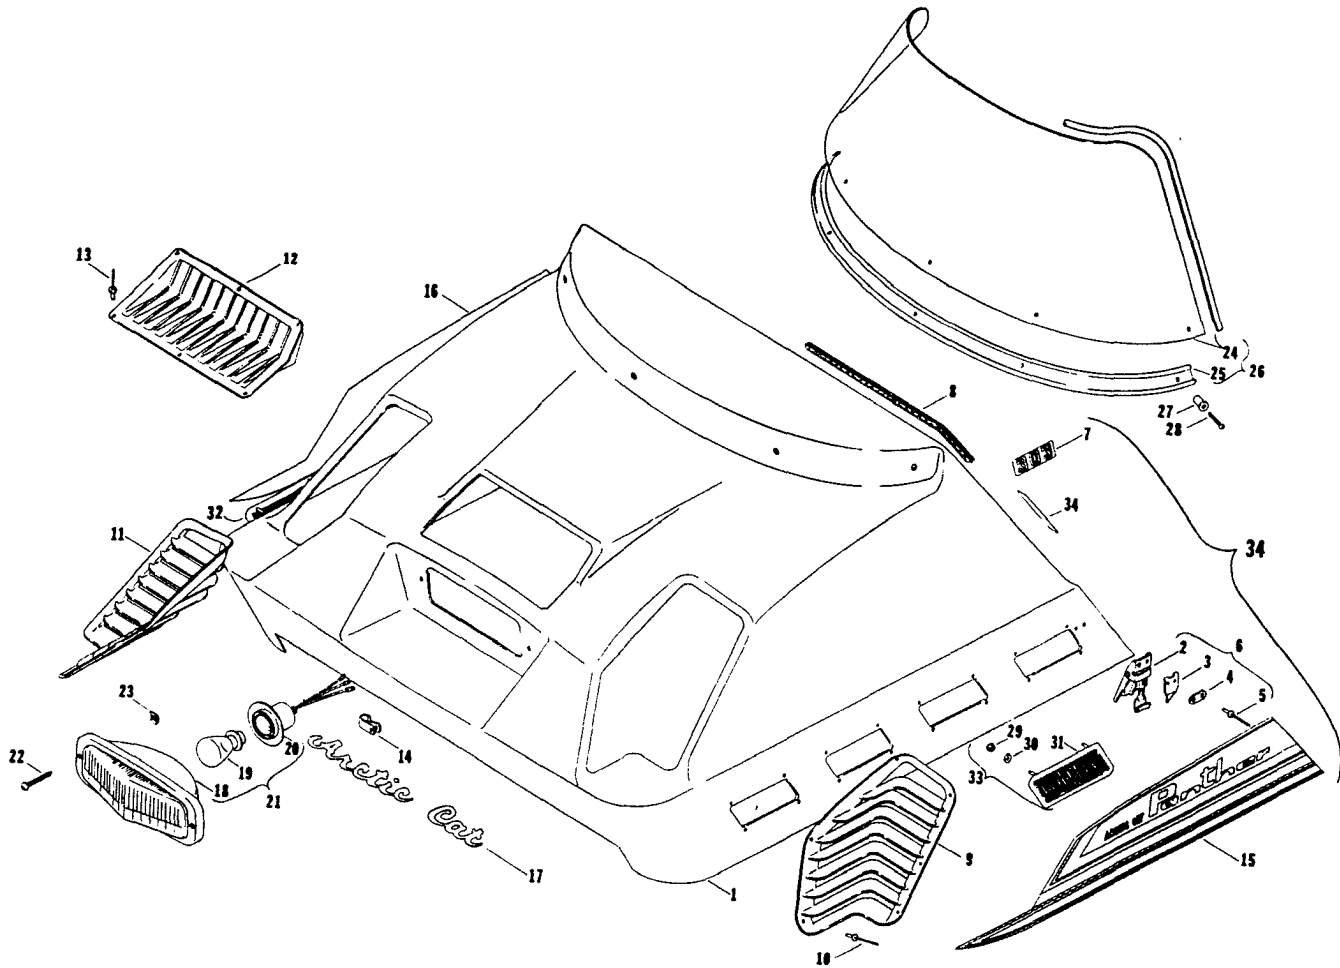

1971: Hood
303W (Panther)

Ref. No.	Pt. No.	Qty.	Description
1	0106-318	1	Hood
2	0123-280	2	Latch, Hood
3	0123-325	2	Spring, Lift
4	0116-125	2	Washer, Strike
5	0123-120	4	Rivet, No. 46
6	0110-222	2	Latch Assembly-Hood
7	0106-290	2	Decal, Engine- "303"
8	0106-107	1	Trim, Hood
9	0106-289	1	Vent, Corner-Left
10	0123-116	12	Rivet, No. 58
11	0106-288	1	Vent, Corner-Right
12	0106-206	1	Louver, Hood-Center
13	0123-312	10	Rivet, No. 58 (Black)
14	0123-344	2	Clamp, Cable
15	0106-218	1	Decal, "Panther"-Left
16	0106-219	1	Decal, "Panther"-Right
17	0106-058	1	Decal, "Arctic Cat"
18	0109-251	1	Lens Assembly

Ref. No.	Pt. No.	Qty.	Description
19	0109-267	1	Bulb, 12V, 60 Watt
20	0109-266	1	Socket Assembly-Headlight
21	0110-186	1	Headlight Assembly, Hi-Lo (60W)
22	0123-025	2	Screw-Headlight
23	0123-197	2	Speed Nut
24	0106-247	1	Windshield w/Moulding
25	0106-242	1	Strip, Windshield
26	0110-274	1	Windshield Assembly, Com.
27	0123-010	5	Expansion Nut, No. 10-32
28	0123-128	5	Bolt, No. 10-32x1 Truss
29	0123-220	32	Speed Nut, 5/32
30	0123-254	32	Washer, Rubber
31	0106-127	4	Vent, Hood Side-"Left"
32	0106-137	4	Vent, Hood Side-"Right"
33	0110-138	4	Vent Assembly, Hood-Left
	0110-253	4	Vent Assembly, Hood-Right
34	0110-400	1	Hood Complete (1-33)