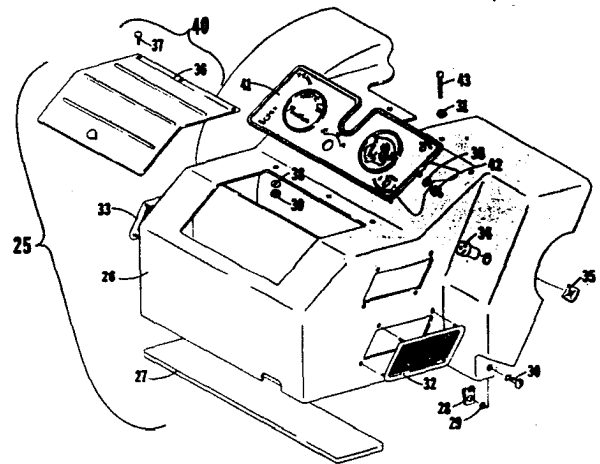

1971: Consoles
Panther

Ref. No.	Pt. No.	Qty.	Description
1	0110-383	1	Console Assembly (2-23)
2	0106-110	1	Pad, Console
3	0106-103	1	Door, Console
4	0123-217	3	Pin, 5/32x1/2
5	0123-254	3	Washer, Rubber
6	0123-220	3	Speed Nut, 5/32
7	0110-135	1	Door w/Fasteners (3-6)
8	0123-214	3	Clip
9	0123-213	3	Split Ring
10	0123-212	3	Stud, 1/4 Turn
11	0123-211	3	1/4 Turn Assy.-No. 5 (8-10)
12	0106-111	1	Decal, "Emergency Off"
13	0106-220	1	Control Panel
14	0123-254	6	Washer, Rubber
15	0123-202	6	Speed Nut, 3/16
16	0106-200	1	Plate, "Logo"
17	0123-210	1	Receptacle
18	0123-209	1	Split Ring
19	0123-208	1	Stud, 1/4 Turn
20	0123-207	1	1/4 Turn Assy.-No. 2 (17-19)
21	0106-197	1	Cover Plate, Console
22	0106-156	1	Trim, Console

Ref. No.	Pt. No.	Qty.	Description
23	0106-102	1	Console-Plain
25	0110-384	1	Console Assembly (26-43)
26	0106-239	1	Console-Plain
27	0106-110	1	Pad, Console
28	0123-214	2	Clip
29	0123-213	2	Split Ring
30	0123-342	2	Stud, 1/4 Turn
31	0123-003	2	Lock Nut, 1/4-20
32	0106-137	2	Vent, Right
33	0106-127	2	Vent, Left
34	0135-111	2	Bushing, Recoil
35	0123-178	2	Speed Nut, 5/8
36	0106-103	1	Door, Console
37	0123-217	3	Pin, 5/32x1/2
38	0123-254	11	Washer, Rubber
39	0123-220	3	Speed Nut, 5/32
40	0110-135	1	Door w/Fasteners (37-39)
41	0106-212	1	Control Panel
42	0123-202	8	Speed Nut, 3/16
43	0123-145	2	Bolt, 1/4-20x1-3/8 Truss