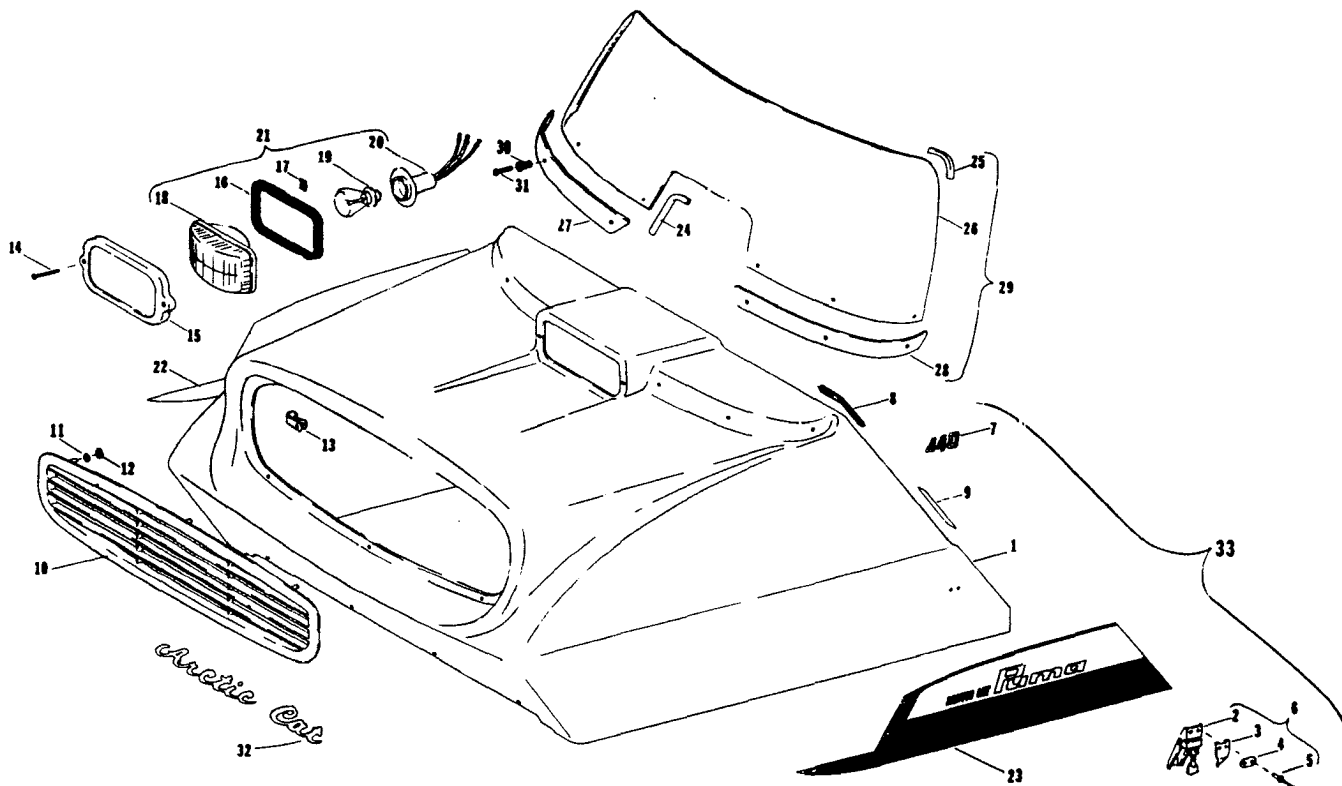

1971: Hood
Panther/ Puma

Ref. No.	Pt. No.	Qty.	Description
1	0106-238	1	Hood-Puma: 340HM, 340/399/440JLO, 440S, 634H Panther: 440S, 634H
	0106-315	1	Hood-760JLO Panther
2	0123-280	2	Clamp
3	0123-325	2	Lift, Spring
4	0116-125	2	Washer, Strike
5	0123-120	4	Rivet, No. 46
6	0110-222	2	Hood, Latch Assembly
7	0106-291	2	Decal, Engine-"340"
	0106-292	2	Decal, Engine-"399"
	0106-293	2	Decal, Engine-"440"
	0106-294	2	Decal, Engine-"634"
	0106-295	2	Decal, Engine-"760"
8	0106-107	1	Trim, Hood
9	0106-108	2	Decal, "Caution"
10	0116-169	1	Grill, Hood
11	0123-254	6	Washer, Rubber
12	0123-202	7	Speed Nut-3/16
13	0123-344	1	Clamp, Cable
14	0123-025	2	Screw-Headlight
15	0116-170	1	Headlight, Rim
16	0116-171	1	Gasket, Headlight

Ref. No.	Pt. No.	Qty.	Description
17	0123-191	2	Speed Nut
18	0116-184	1	Lens Assembly, Headlight
19	0116-183	1	Bulb, Hi-Lo, 45 Watt
20	0116-182	1	Socket Assembly, Bulb
21	0116-177	1	Headlight Assembly-12V, 45 Watt
22	0106-219	1	Decal, "Panther"-Right
	0116-255	1	Decal, "Puma"-Right
23	0106-218	1	Decal, "Panther"-Left
	0116-254	1	Decal, "Puma"-Left
24	0106-254	1	Windshield Trim (Short)
25	0106-244	1	Windshield Moulding
26	0106-243	1	Windshield
27	0106-246	1	Windshield Strip-Right
28	0106-245	1	Windshield Strip-Left
29	0110-273	1	Windshield Assembly-(25-28)
30	0123-010	6	Expansion Nut No. 10-32
31	0123-128	6	Bolt, No. 10-32x1 Truss
32	0106-058	1	Decal, "Arctic Cat"
33	0110-403	1	Hood Complete (Less Windshield & Decals)
	0110-407	1	Hood Complete-760JLO Panther (Less Windshield)