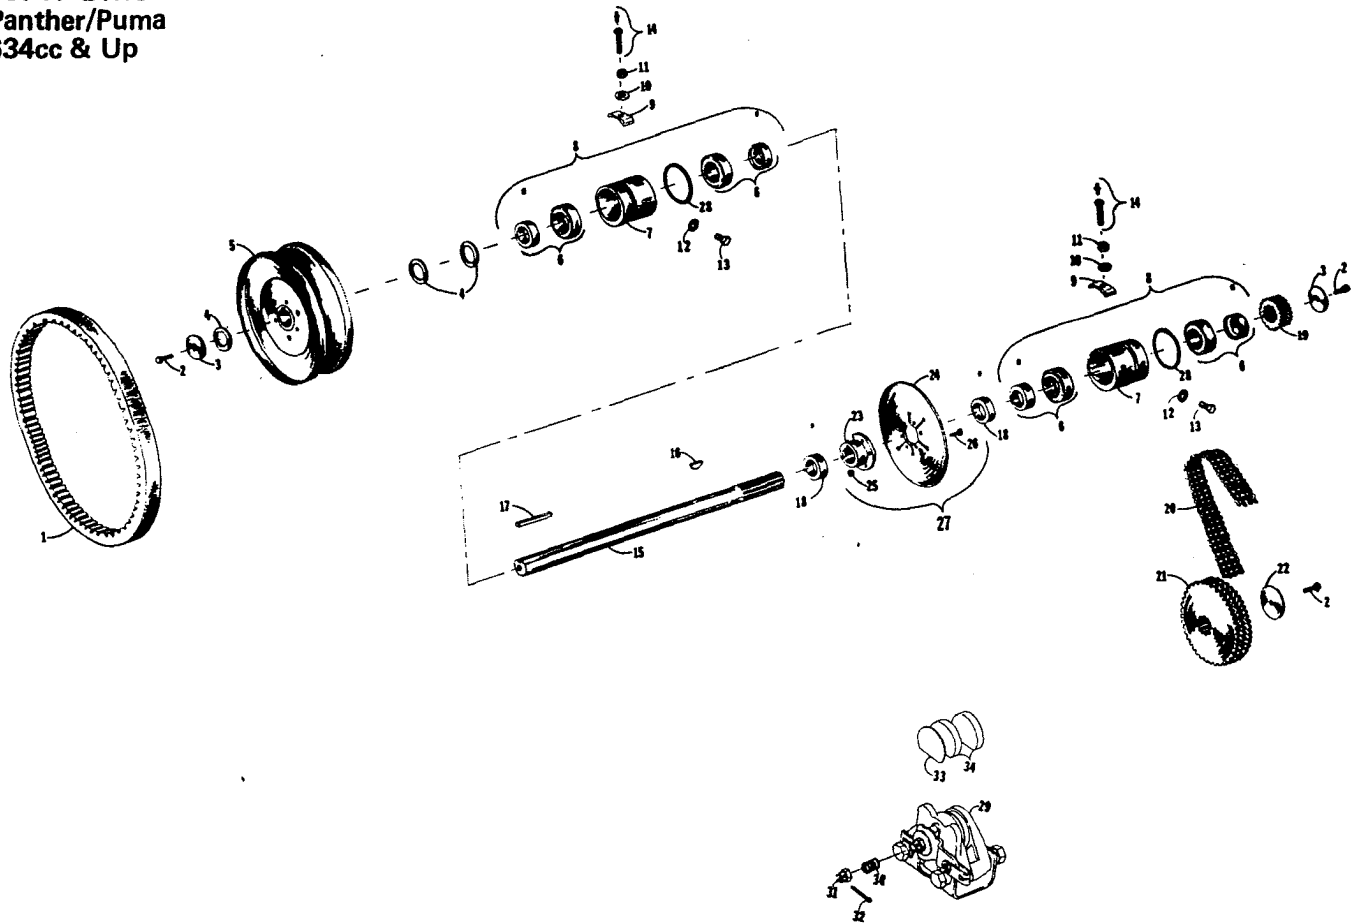

1971: Drive Chain
Panther/Puma
634cc & Up

Ref. No.	Pt. No.	Qty.	Description
1	0100-042	1	Drive Belt (634H, 760J)
2	0123-131	3	Bolt, 5/16-24x3/4 (Es-Lok)
3	0123-019	2	Washer, 21/64 IDx1-1/2 OD
4	0123-263	(4)	Spacer Washer, 1" ID (Qty. as Required)
5	0101-075	1	Driven Clutch, 1190
6	0135-059	4	1" Bearing w/Lock Collar
7	0107-056	2	Eccentric
8	0110-243	2	Short Eccentric Assembly
9	0123-268	2	Washer, Eccentric
10	0123-011	2	Lock Washer, 3/8
11	0123-004	2	Nut, 3/8-24
12	0123-334	2	Lock Washer, 3/8 Int.
13	0123-286	2	Bolt 3/8-16x5/8 Hex
14	0123-184	2	Eccentric Bolt (w/Grease Zerk)
15	0135-077	1	1" Driven Shaft
16	0102-009	1	Woodruff Key (No. 808)
17	0101-076	1	Key, 3/16x1/4x3"
18	0102-010	2	1" Shaft Collar
19	0116-134	1	Sprocket, 21T, RC35-2, 1" Spline, (634H)
	0116-153	1	Sprocket, 21T, RC35-3, 1" Spline (760J)

Ref. No.	Pt. No.	Qty.	Description
20	0116-050	1	92P Chain, RC35-2 (634H)
	0116-154	1	92P Chain, RC35-3 (760J)
21	0116-156	1	Sprocket, 39T, RC35-2 (634H)
	0116-152	1	Sprocket, 39T, RC35-3 (760J)
22	0123-020	1	Washer, 25/64 IDx2"
23	0135-110	1	Brake Hub
24	0135-055	1	Disk
25	0123-006	6	Flex Nut, 10-32
26	0123-041	6	Bolt, 10-32x5/8
27	0110-067	1	Disk Assembly (Includes Pts. 23-26)
28	0107-050	2	Seal, "O" Ring
29	0110-068	1	Brake Assembly (Includes Pts. 30-34)
30	0135-047	1	Spring, Compression Return
31	0123-233	1	Nut, 5/16-24 Castle
32	0135-050	1	Pin, Cotter
33	0135-045	1	Washer, Backup
34	0135-046	2	Puck